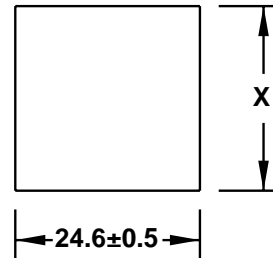

CAT. No.
4300.0703

**NEMA 5-15 SNAP-IN OUTLET. BLACK NYLON. INSULATION DISPERSING TERMINALS.
RATED 15 AMPERE 125 VOLT. 2 POLE 3 WIRE.**

APPROVALS / CERT'S.

CSA UL

ALL DIMENSIONS ARE IN MILLIMETERS

PANEL THICKNESS	X
0.8 - 1.2+	24.6
1.3 - 2.0+	24.8
2.1 - 3.0+	25