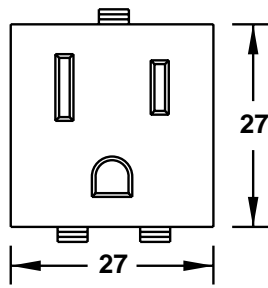

CAT. No.
4300.0703

**NEMA 5-15 SNAP-IN OUTLET. BLACK NYLON. INSULATION DISPERSING TERMINALS.
RATED 15 AMPERE 125 VOLT. 2 POLE 3 WIRE.**

APPROVALS / CERT'S.

CSA UL

ALL DIMENSIONS ARE IN MILLIMETERS

PANEL THICKNESS	X
0.8 - 1.2+	24.6
1.3 - 2.0+	24.8
2.1 - 3.0+	25