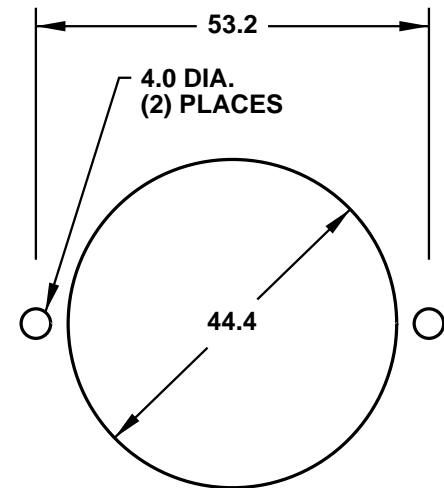

CAT. No.  
**4715-SS**

NEMA L5-15R FLANGED OUTLET, GRAY, 2 POLE 3 WIRE GROUNDING, 15 AMPERE 125 VOLT

APPROVALS / CERT'S. | CSA  | UL

ALL DIMENSIONS ARE IN MILLIMETERS

CUTOUT FOR  
PANEL MOUNTING