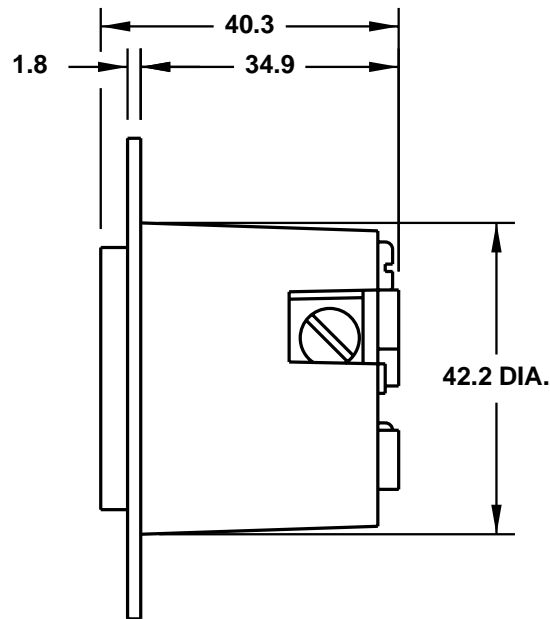

CAT. No.  
**4715-SS**

NEMA L5-15R FLANGED OUTLET, GRAY, 2 POLE 3 WIRE GROUNDING, 15 AMPERE 125 VOLT

APPROVALS / CERT'S. | CSA  | UL

ALL DIMENSIONS ARE IN MILLIMETERS

CUTOUT FOR  
PANEL MOUNTING