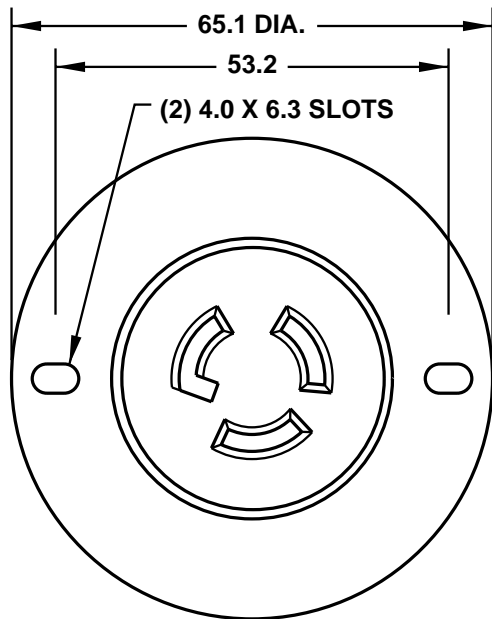

CAT. No.  
**4715-SS**

NEMA L5-15R FLANGED OUTLET, GRAY, 2 POLE 3 WIRE GROUNDING, 15 AMPERE 125 VOLT

APPROVALS / CERT'S. | CSA  | UL

ALL DIMENSIONS ARE IN MILLIMETERS

CUTOUT FOR  
PANEL MOUNTING