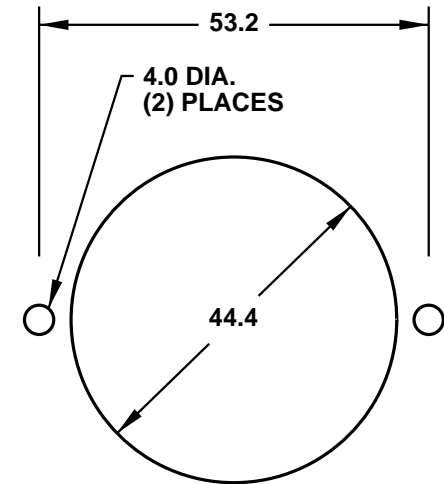

CAT. No.

**4716-SS**

NEMA L5-15P FLANGED INLET, GRAY, 2 POLE 3 WIRE GROUNDING, 15 AMPERE 125 VOLT

APPROVALS / CERT'S.

CSA  UL

ALL DIMENSIONS ARE IN MILLIMETERS

CUTOUT FOR  
PANEL MOUNTING