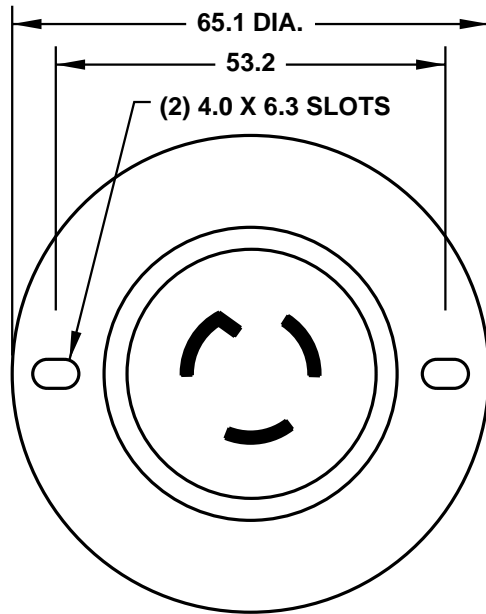

CAT. No.

**4716-SS**

NEMA L5-15P FLANGED INLET, GRAY, 2 POLE 3 WIRE GROUNDING, 15 AMPERE 125 VOLT

APPROVALS / CERT'S.

CSA  UL

ALL DIMENSIONS ARE IN MILLIMETERS

CUTOUT FOR  
PANEL MOUNTING