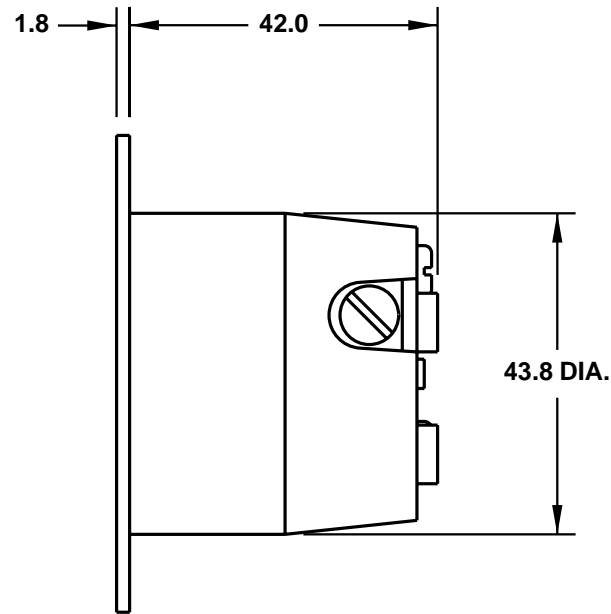

CAT. No.

**4716-SS**

NEMA L5-15P FLANGED INLET, GRAY, 2 POLE 3 WIRE GROUNDING, 15 AMPERE 125 VOLT

APPROVALS / CERT'S.

CSA  UL

ALL DIMENSIONS ARE IN MILLIMETERS

CUTOUT FOR  
PANEL MOUNTING