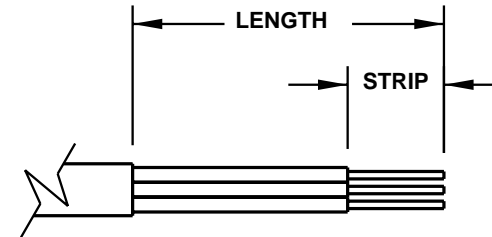

CAT. No.  
**5269-X**

NEMA5-15R STRAIGHT CONNECTOR, BLACK, 2 POLE 3 WIRE, 15 AMPERE 125 VOLT

APPROVALS / CERT'S. CSA  UL

ALL DIMENSIONS ARE IN MILLIMETERS

MAXIMUM JACKET O.D. ACCEPTED BY INTERNAL STRAIN RELIEF = 15 DIA (0.591")  
MAXIMUM CONDUCTOR SIZE ACCEPTED BY TERMINALS = 4.0 (12 AWG)

**CORDAGE PREPARATION**

CONDUCTOR INSULATION COLOR	CONDUCTOR COLOR CODE	"LENGTH"	"STRIP"
GREEN / YELLOW	GROUND	25	10
BLUE	NEUTRAL	25	10
BROWN	LINE	25	10

**CORDAGE PREPARATION**