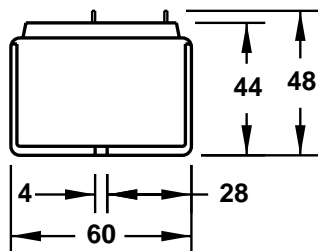

CAT. No.
52855-A

EUROPEAN 5 OUTLET "SCHUKO" POWER STRIP WITH SURGE SUPPRESSION, FILTER, ON/OFF SWITCH, 1.4 METER LONG CORD, BLACK/GRAY, 2 POLE 3 WIRE, 16 AMP 230 VOLT (EU1-16R)

APPROVALS / CERT'S.

CE MARK

ALL DIMENSIONS ARE IN MILLIMETERS

MULTIPLE OUTLET SAFETY-LINE WITH OVERVOLTAGE PROTECTION AND INTERFERENCE SUPPRESSION FILTER, 5 EARTHING-CONTACT SOCKET-OUTLETS, PVC HOUSING 1.4 METERS OF CABLE, BLACK/SILVER
LEAKAGE CURRENT: isn (8/20) 2.5kA
MAXIMUM WATTAGE RATING: 3680 WATTS
MAXIMUM SURGE VOLTAGE RATING: 5 kV
NOMINAL VOLTAGE: 230 VOLTS
NOMINAL CURRENT: 16 AMPERES
NOMINAL DISCHARGE CURRENT: 2.5 kA
LIMIT DISCHARGE CURRENT: 1x10/3x7.5/10x5kA
PROTECTION LEVEL: <1.5 kV
OPERATING TIME: <25 ns
ATTENUATION OF THE MAINS FILTER IN 1 MHz: 50 dB SYMMETRIC, 43 dB ASYMMETRIC