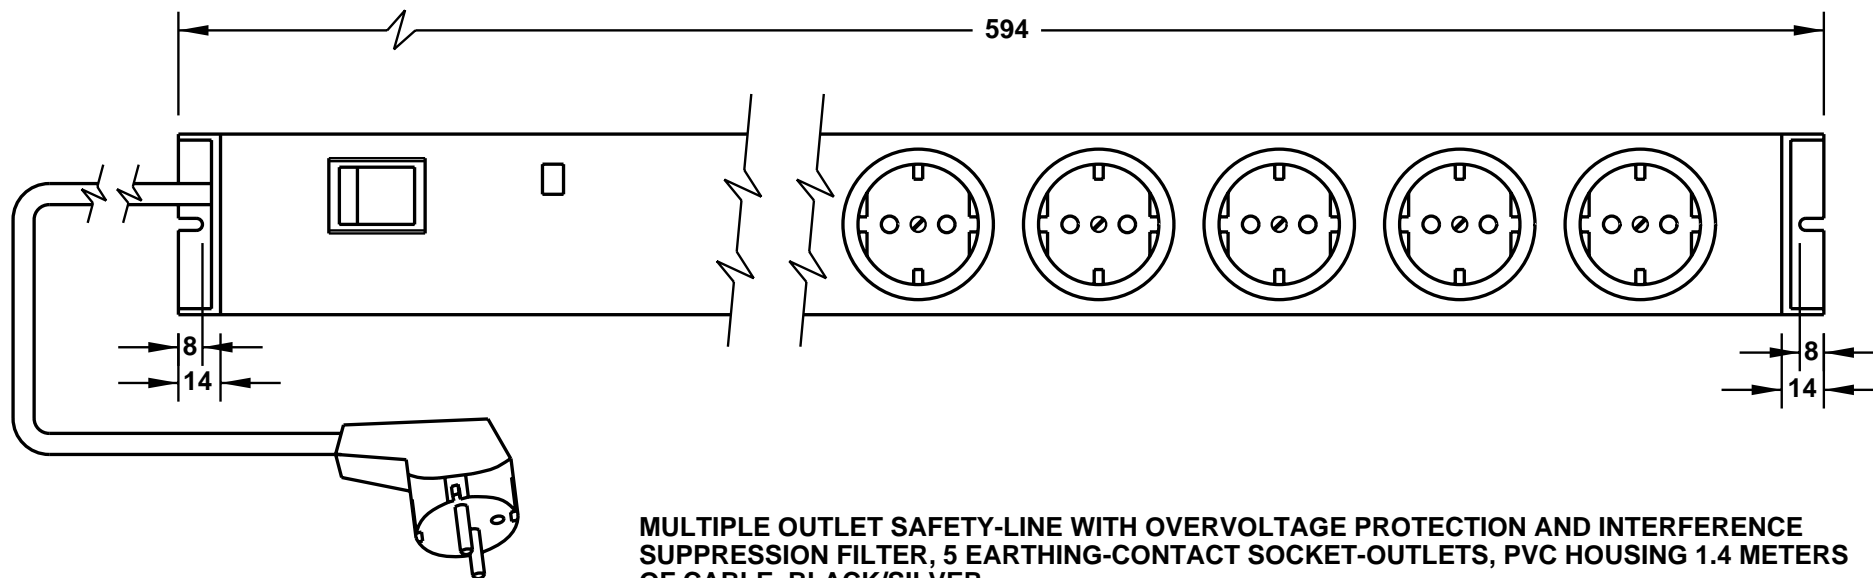

CAT. No.
52855-A

EUROPEAN 5 OUTLET "SCHUKO" POWER STRIP WITH SURGE SUPPRESSION, FILTER, ON/OFF SWITCH, 1.4 METER LONG CORD, BLACK/GRAY, 2 POLE 3 WIRE, 16 AMP 230 VOLT (EU1-16R)

APPROVALS / CERT'S.

CE MARK

ALL DIMENSIONS ARE IN MILLIMETERS

MULTIPLE OUTLET SAFETY-LINE WITH OVERVOLTAGE PROTECTION AND INTERFERENCE SUPPRESSION FILTER, 5 EARTHING-CONTACT SOCKET-OUTLETS, PVC HOUSING 1.4 METERS OF CABLE, BLACK/SILVER
LEAKAGE CURRENT: isn (8/20) 2.5kA
MAXIMUM WATTAGE RATING: 3680 WATTS
MAXIMUM SURGE VOLTAGE RATING: 5 kV
NOMINAL VOLTAGE: 230 VOLTS
NOMINAL CURRENT: 16 AMPERES
NOMINAL DISCHARGE CURRENT: 2.5 kA
LIMIT DISCHARGE CURRENT: 1x10/3x7.5/10x5kA
PROTECTION LEVEL: <1.5 kV
OPERATING TIME: <25 ns
ATTENUATION OF THE MAINS FILTER IN 1 MHz: 50 dB SYMMETRIC, 43 dB ASYMMETRIC