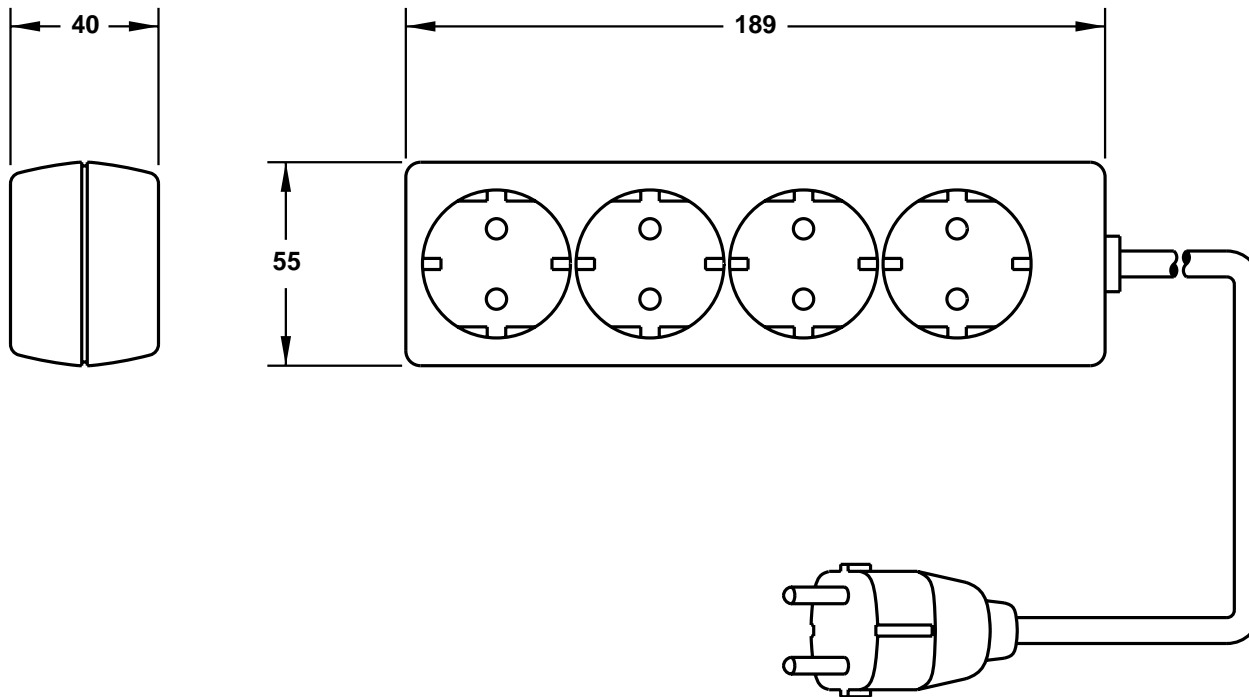

CAT. No.
52904-A

EUROPEAN "SCHUKO" 4 OUTLET STRIP WITH 2.5 METER LONG CORD AND "SCHUKO" CEE 7 PLUG,
1.5 mm CONDUCTORS, BLACK, 2 POLE 3 WIRE, 16 AMPERE 250 VOLT, (EU1-16R)

APPROVALS / CERT'S. CE KEMA NEMKO OVE VDE

ALL DIMENSIONS ARE IN MILLIMETERS

NOTE: CEE 7 TYPE "SCHUKO" PLUG