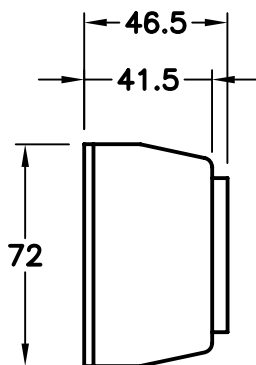

CAT. No.

52904

EUROPEAN "SCHUKO" 4 OUTLET (EU1-16R) POWER STRIP, 16 AMPERE-250 VOLTS, 3 METER CORD WITH CEE 7/7 ANGLE TYPE PLUG (EU1-16P), BLACK BASE / GRAY COVER. APPROVALS: KEMA, CE MARK, RoHS COMPLIANT.

APPROVALS

KEMA

CERTIFICATIONS

CE MARK ROHS

STANDARDS

DIN VDE 0620-1 DIN 49440 CEE 7 CEE 7/7

ALL DIMENSIONS ARE IN MILLIMETERS

SPECIFICATIONS:

- 4 OUTLETS = CEE 7 (EU1-16R)
- ANGLE PLUG = CEE 7/7 (EU1-16P)
- CORDAGE = 3 METERS LONG, 1.5mm², H05VVF-3G, 70°C
- BASE MATERIAL = POLYAMIDE 6
- COVER MATERIAL = POLYVINYL CHLORIDE (PVC)

**CEE 7/7 PLUG
EU1-16P**