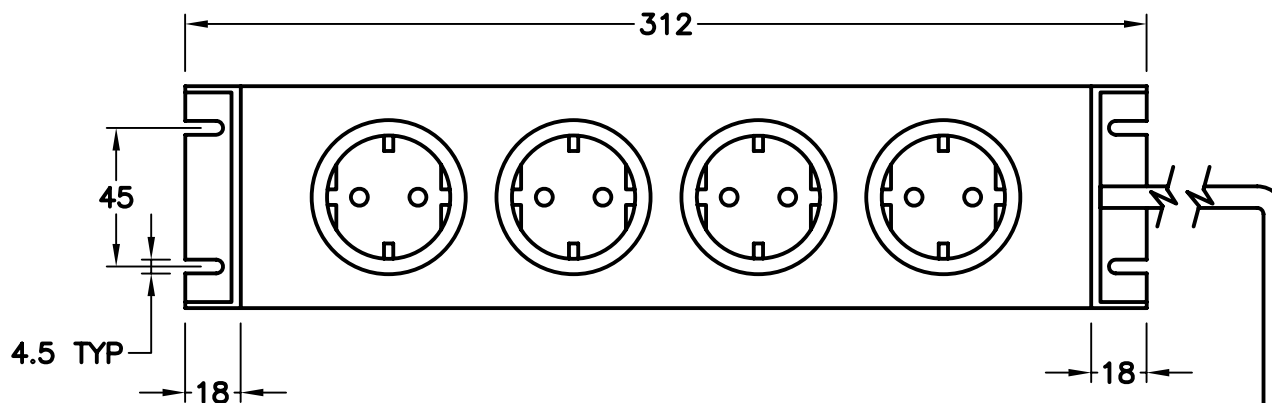

CAT. No.

52904

EUROPEAN "SCHUKO" 4 OUTLET (EU1-16R) POWER STRIP, 16 AMPERE-250 VOLTS, 3 METER CORD WITH CEE 7/7 ANGLE TYPE PLUG (EU1-16P), BLACK BASE / GRAY COVER. APPROVALS: KEMA, CE MARK, RoHS COMPLIANT.

APPROVALS

KEMA

CERTIFICATIONS

CE MARK ROHS

STANDARDS

DIN VDE 0620-1 DIN 49440 CEE 7 CEE 7/7

ALL DIMENSIONS ARE IN MILLIMETERS

SPECIFICATIONS:

- 4 OUTLETS = CEE 7 (EU1-16R)
- ANGLE PLUG = CEE 7/7 (EU1-16P)
- CORDAGE = 3 METERS LONG, 1.5mm², H05VVF-3G, 70°C
- BASE MATERIAL = POLYAMIDE 6
- COVER MATERIAL = POLYVINYL CHLORIDE (PVC)

**CEE 7/7 PLUG
EU1-16P**