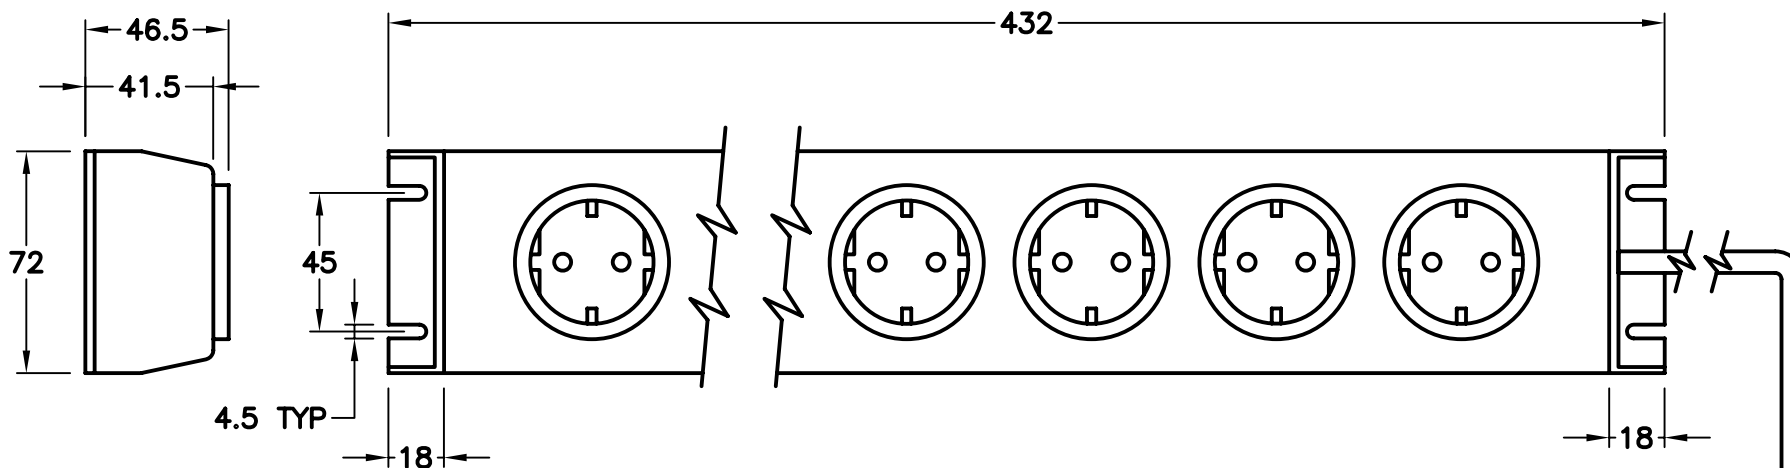

CAT. No.

52906

EUROPEAN "SCHUKO" 6 OUTLET (EU1-16R) POWER STRIP, 16 AMPERE-250 VOLTS, 3 METER CORD WITH CEE 7/7 ANGLE TYPE PLUG (EU1-16P), BLACK BASE / GRAY COVER. APPROVALS: KEMA, CE MARK, RoHS COMPLIANT.

APPROVALS

KEMA

CERTIFICATIONS

CE MARK  ROHS

STANDARDS

DIN VDE 0620-1  DIN 49440  CEE 7  CEE 7/7

ALL DIMENSIONS ARE IN MILLIMETERS

**SPECIFICATIONS:**

6 OUTLETS = CEE 7 (EU1-16R)

ANGLE PLUG = CEE 7/7 (EU1-16P)

CORDAGE = 3 METERS LONG, 1.5mm<sup>2</sup>, H05VVF-3G, 70°C

BASE MATERIAL = POLYAMIDE 6

COVER MATERIAL = POLYVINYL CHLORIDE (PVC)

**CEE 7/7 PLUG  
EU1-16P**