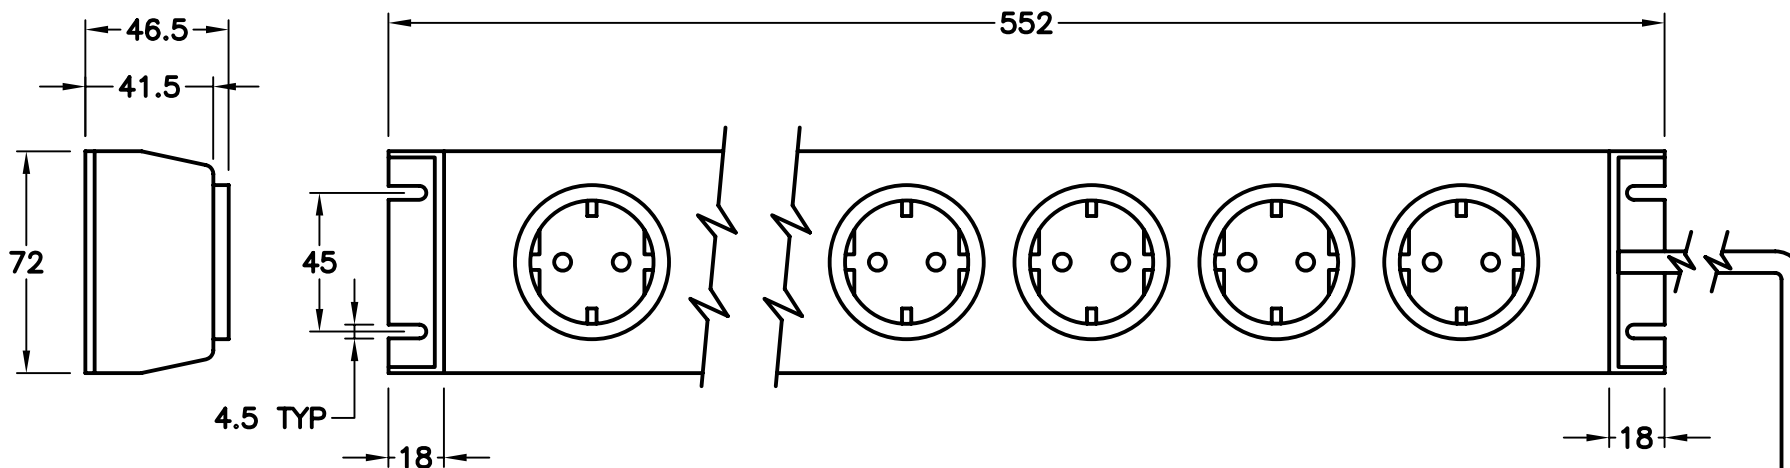

CAT. No.

52908

EUROPEAN "SCHUKO" 8 OUTLET (EU1-16R) POWER STRIP, 16 AMPERE-250 VOLTS, 3 METER CORD WITH CEE 7/7 ANGLE TYPE PLUG (EU1-16P), BLACK BASE / GRAY COVER. APPROVALS: KEMA, CE MARK, RoHS COMPLIANT.

APPROVALS

KEMA

CERTIFICATIONS

CE MARK ROHS

STANDARDS

DIN VDE 0620-1 DIN 49440 CEE 7 CEE 7/7

ALL DIMENSIONS ARE IN MILLIMETERS

SPECIFICATIONS:

- 8 OUTLETS = CEE 7 (EU1-16R)
- ANGLE PLUG = CEE 7/7 (EU1-16P)
- CORDAGE = 3 METERS LONG, 1.5mm², H05VVF-3G, 70°C
- BASE MATERIAL = POLYAMIDE 6
- COVER MATERIAL = POLYVINYL CHLORIDE (PVC)

**CEE 7/7 PLUG
EU1-16P**