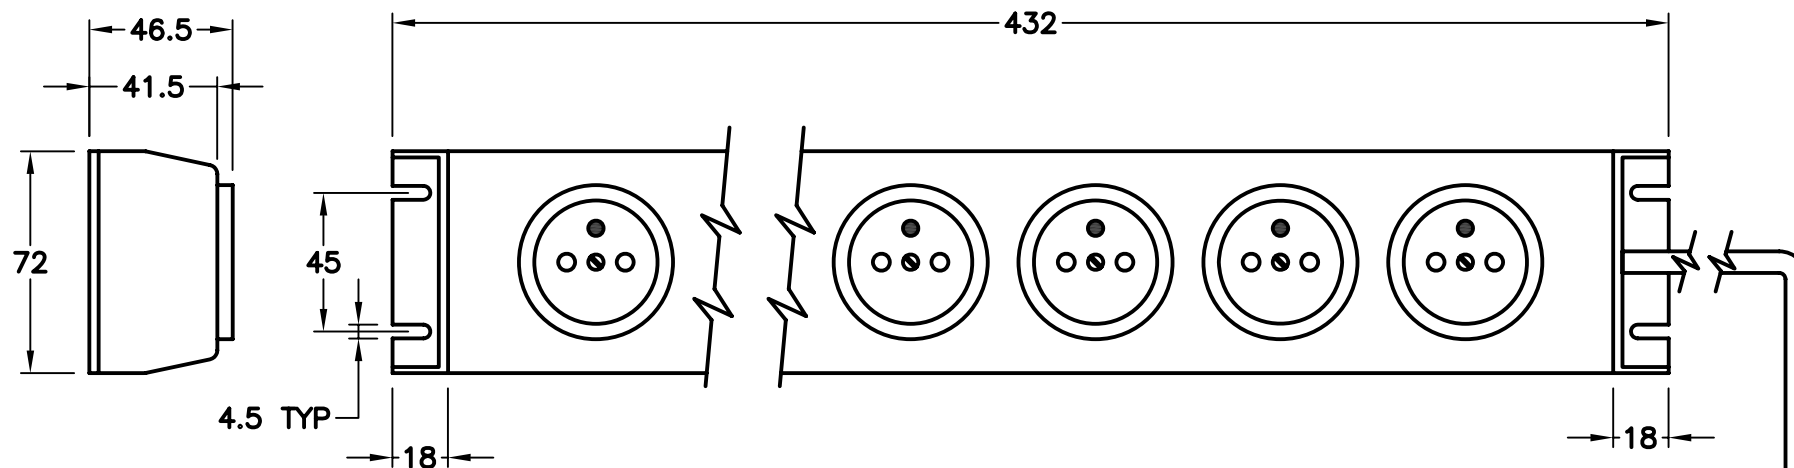

CAT. No.

52946

FRENCH 6 OUTLET (FR1-16R) POWER STRIP, 16 AMPERE-250 VOLTS, 3 METER (10 FT) CORD WITH CEE 7/7 ANGLE TYPE PLUG (EU1-16P), BLACK BASE / SILVER GRAY COVER. APPROVALS: LCIE, CE MARK, RoHS COMPLIANT.

APPROVALS

LCIE

CERTIFICATIONS

CE MARK ROHS

STANDARDS

CEE 7 CEE 7/7

ALL DIMENSIONS ARE IN MILLIMETERS

SPECIFICATIONS:

6 OUTLETS = CEE 7 (FR1-16R)

ANGLE PLUG = CEE 7/7 (EU1-16P)

CORDAGE = 3 METERS LONG, 1.5mm², H05VVF-3G, 70°C

BASE MATERIAL = POLYAMIDE 6

COVER MATERIAL = POLYVINYL CHLORIDE (PVC)

CEE 7/7 PLUG
EU1-16P