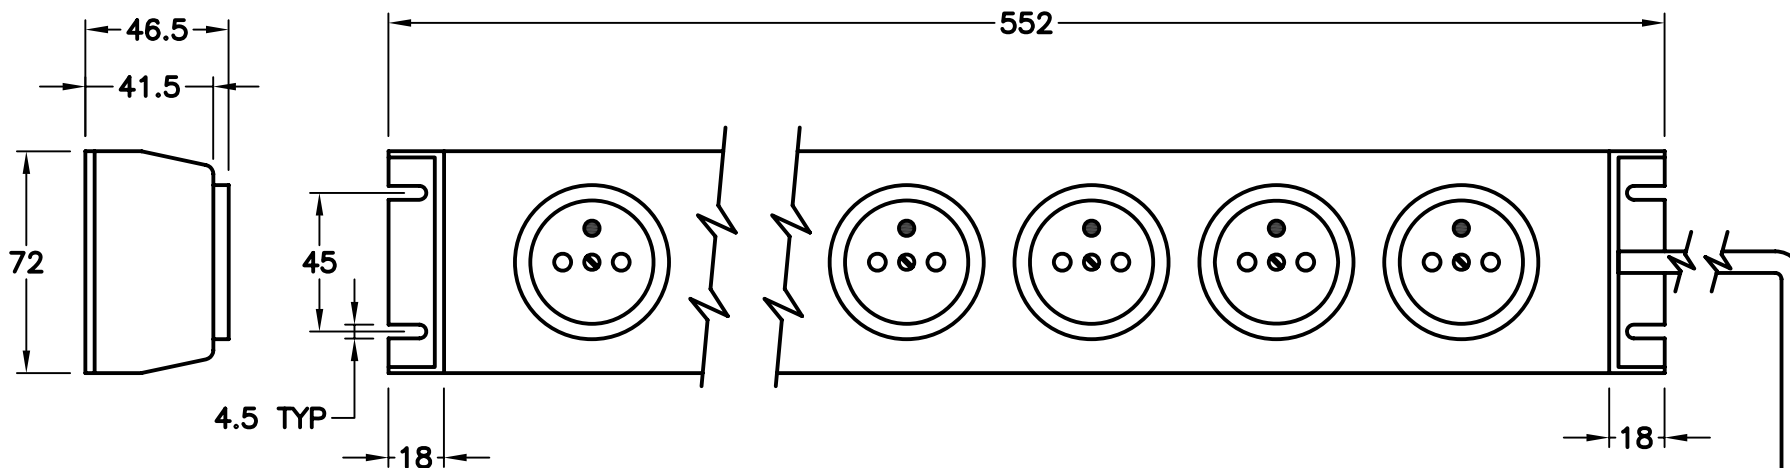

CAT. No.

52948

FRENCH 8 OUTLET (FR1-16R) POWER STRIP, 16 AMPERE-250 VOLTS, 3 METER (10 FT) CORD WITH CEE 7/7 ANGLE TYPE PLUG (EU1-16P), BLACK BASE / SILVER GRAY COVER. APPROVALS: LCIE, CE MARK, RoHS COMPLIANT.

APPROVALS

LCIE

CERTIFICATIONS

CE MARK ROHS

STANDARDS

CEE 7 CEE 7/7

ALL DIMENSIONS ARE IN MILLIMETERS

SPECIFICATIONS:

- 8 OUTLETS = CEE 7 (FR1-16R)
- ANGLE PLUG = CEE 7/7 (EU1-16P)
- CORDAGE = 3 METERS LONG, 1.5mm², H05VVF-3G, 70°C
- BASE MATERIAL = POLYAMIDE 6
- COVER MATERIAL = POLYVINYL CHLORIDE (PVC)

**CEE 7/7 PLUG
EU1-16P**