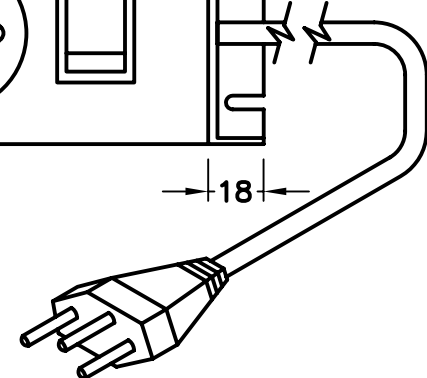

CAT. No.

52955

SWISS 5 OUTLET (SW1-10R) POWER STRIP WITH "RED" ILLUMINATED "ON/OFF" SWITCH, 10 AMPERE-250 VOLTS, 3 METER (10 FT) CORD WITH PLUG (SW1-10P), BLACK BASE / SILVER GRAY COVER.
APPROVALS: SEV, CE MARK, RoHS COMPLIANT.

APPROVALS

SEV

CERTIFICATIONS

CE MARK ROHS

STANDARDS

SEV 1011

ALL DIMENSIONS ARE IN MILLIMETERS

SPECIFICATIONS:

5 OUTLETS = SW1-10R

ON/OFF ILLUMINATED RED SWITCH

CORDAGE = 3 METERS LONG, 1.5mm², H05VVF-3G, 70°C

BASE MATERIAL = POLYAMIDE 6

COVER MATERIAL = POLYVINYL CHLORIDE (PVC)

SW1-10P