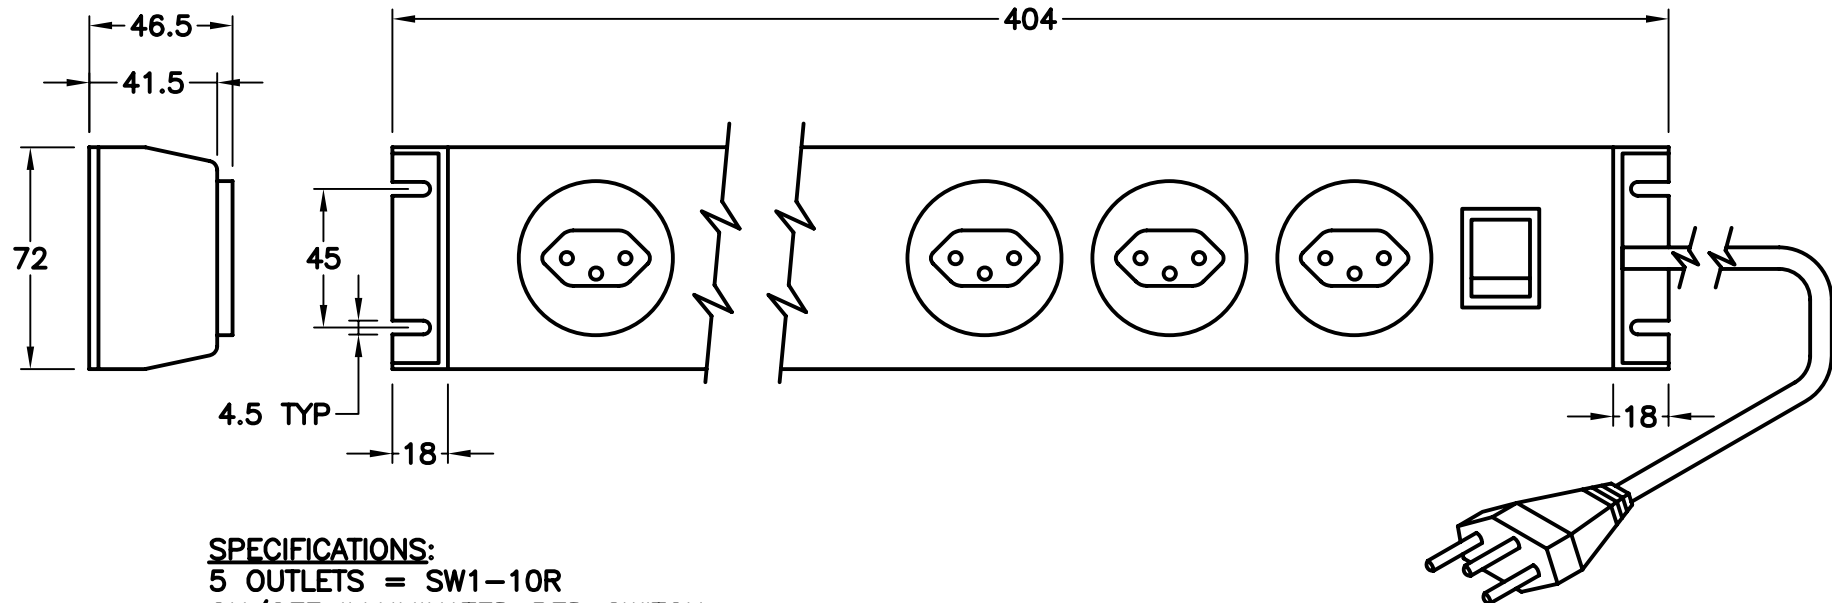

CAT. No.

52955

SWISS 5 OUTLET (SW1-10R) POWER STRIP WITH "RED" ILLUMINATED "ON/OFF" SWITCH, 10 AMPERE-250 VOLTS, 3 METER (10 FT) CORD WITH PLUG (SW1-10P), BLACK BASE / SILVER GRAY COVER.
APPROVALS: SEV, CE MARK, RoHS COMPLIANT.

APPROVALS

SEV

CERTIFICATIONS

CE MARK ROHS

STANDARDS

SEV 1011

ALL DIMENSIONS ARE IN MILLIMETERS

SPECIFICATIONS:

5 OUTLETS = SW1-10R

ON/OFF ILLUMINATED RED SWITCH

CORDAGE = 3 METERS LONG, 1.5mm², H05VVF-3G, 70°C

BASE MATERIAL = POLYAMIDE 6

COVER MATERIAL = POLYVINYL CHLORIDE (PVC)

SW1-10P