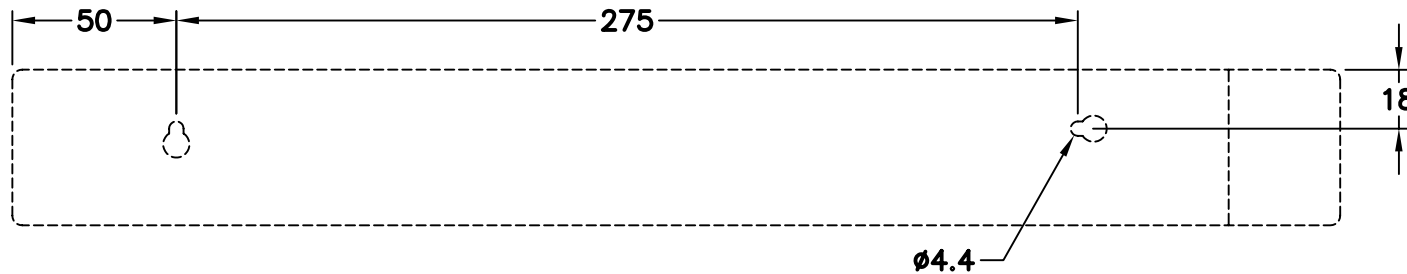

CAT. No.
53340

AUSTRALIAN 6 OUTLET STRIP WITH SURGE PROTECTION AND FILTER, 1.8 METER (6 FT.) CORD WITH PLUG, CIRCUIT BREAKER, WHITE, 2 POLE 3 WIRE, 10 AMP 250 VOLT, (AU1-10R).

APPROVALS
STANDARDS

DEPT. of FAIR TRADING
AS 3105 AS 3145

CONFIGURATIONS

RECEPTACLE

AU1-10R

PLUG

AU1-10P

10 AMPERE 250 VOLT
AUSTRALIAN
RECEPTACLE AND PLUG.
POLARIZED.
(AS/NZS 3112)

ALL DIMENSIONS ARE IN MILLIMETERS

MOUNTING ARRANGEMENT