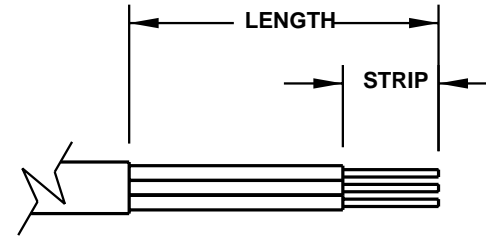

CAT. No.
5369-X

NEMA5-20R STRAIGHT CONNECTOR, BLACK, 2 POLE 3 WIRE GROUNDING, 20 AMPERE 125 VOLT

APPROVALS / CERT'S. | UL | UL/FS

ALL DIMENSIONS ARE IN MILLIMETERS

MAXIMUM JACKET O.D. ACCEPTED BY INTERNAL STRAIN RELIEF = 15 DIA (0.591")
MAXIMUM CONDUCTOR SIZE ACCEPTED BY TERMINALS = 4.0 (12 AWG)

CORDAGE PREPARATION			
CONDUCTOR INSULATION COLOR	CONDUCTOR COLOR CODE	"LENGTH"	"STRIP"
GREEN / YELLOW	GROUND	25	12
BLUE	NEUTRAL	25	12
BROWN	LINE	25	12

CORDAGE PREPARATION