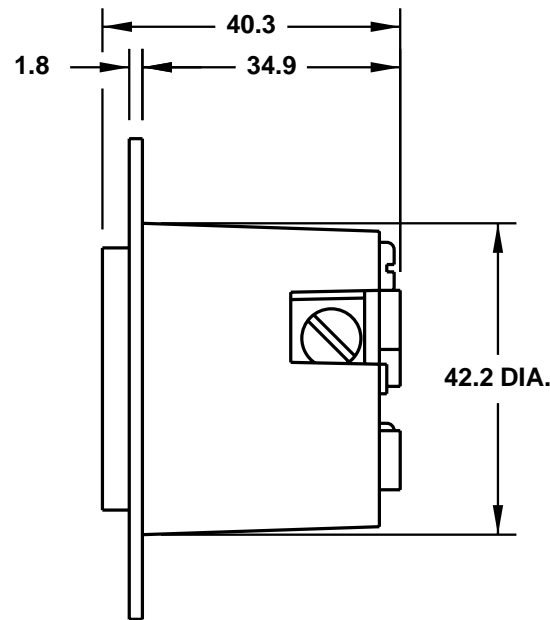

CAT. No.

5379-SS

NEMA 5-20R FLUSH MOUNT FLANGED OUTLET, GRAY, 2 POLE 3 WIRE GROUNDING, 20 AMPERE 125 VOLT

APPROVALS / CERT'S.

UL

ALL DIMENSIONS ARE IN MILLIMETERS

CUTOUT FOR
PANEL MOUNTING