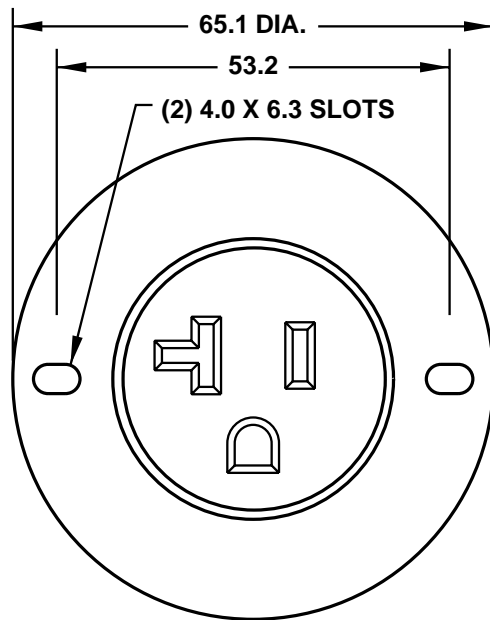

CAT. No.

5379-SS

NEMA 5-20R FLUSH MOUNT FLANGED OUTLET, GRAY, 2 POLE 3 WIRE GROUNDING, 20 AMPERE 125 VOLT

APPROVALS / CERT'S.

UL

ALL DIMENSIONS ARE IN MILLIMETERS

CUTOUT FOR
PANEL MOUNTING