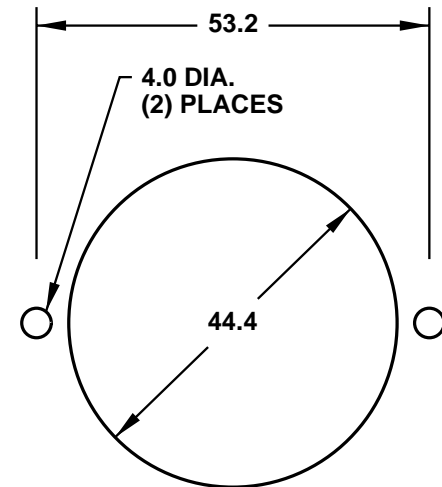

CAT. No.

5379-SS

NEMA 5-20R FLUSH MOUNT FLANGED OUTLET, GRAY, 2 POLE 3 WIRE GROUNDING, 20 AMPERE 125 VOLT

APPROVALS / CERT'S.

UL

ALL DIMENSIONS ARE IN MILLIMETERS

CUTOUT FOR
PANEL MOUNTING