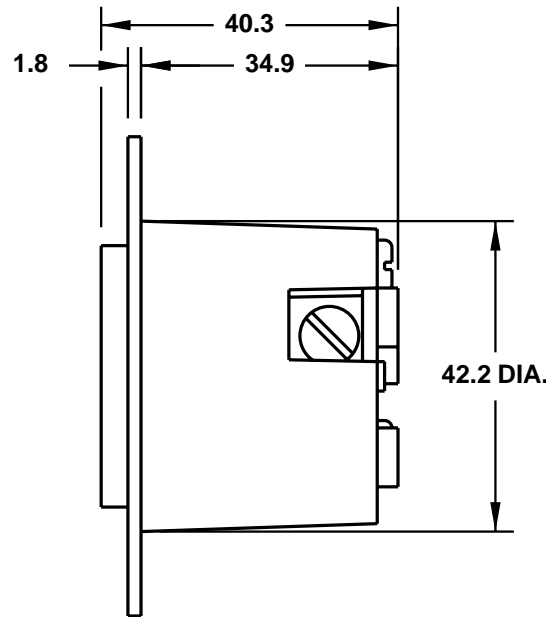

CAT. No.
5479-SS

NEMA 6-20R FLUSH MOUNT FLANGED OUTLET, GRAY, 2 POLE 3 WIRE GROUNDING, 20 AMPERE 250 VOLT

APPROVALS / CERT'S. | UL

ALL DIMENSIONS ARE IN MILLIMETERS

CUTOUT FOR
PANEL MOUNTING