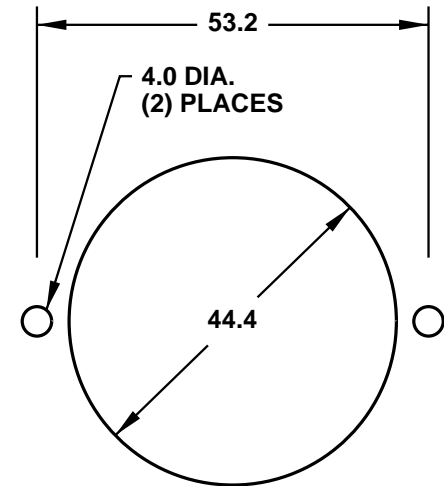

CAT. No.
5479-SS

NEMA 6-20R FLUSH MOUNT FLANGED OUTLET, GRAY, 2 POLE 3 WIRE GROUNDING, 20 AMPERE 250 VOLT

APPROVALS / CERT'S. | UL

ALL DIMENSIONS ARE IN MILLIMETERS

CUTOUT FOR
PANEL MOUNTING