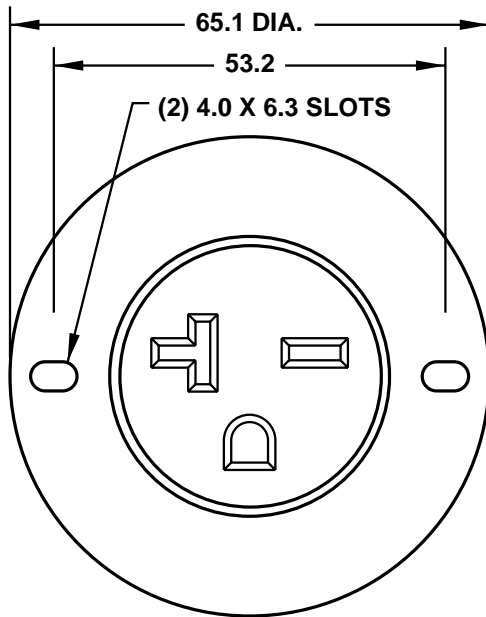

CAT. No.
5479-SS

NEMA 6-20R FLUSH MOUNT FLANGED OUTLET, GRAY, 2 POLE 3 WIRE GROUNDING, 20 AMPERE 250 VOLT

APPROVALS / CERT'S. | UL

ALL DIMENSIONS ARE IN MILLIMETERS

CUTOUT FOR
PANEL MOUNTING