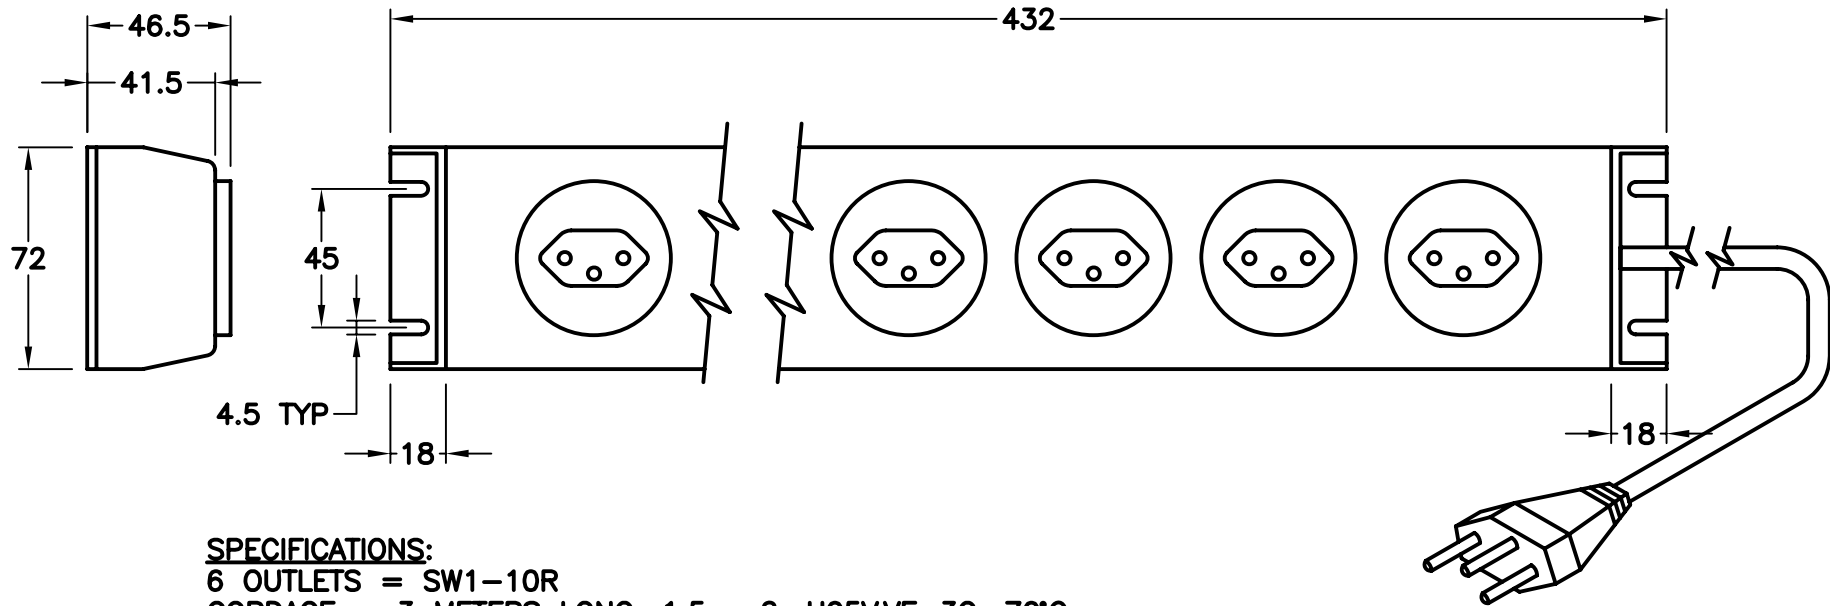

CAT. No.

55506

SWISS 6 OUTLET (SW1-10R) POWER STRIP, 10 AMPERE-250 VOLTS, 3 METER (10 FT) CORD WITH PLUG (SW1-10P), BLACK BASE / SILVER GRAY COVER. APPROVALS: SEV, CE MARK, RoHS COMPLIANT.

APPROVALS

SEV

CERTIFICATIONS

CE MARK ROHS

STANDARDS

SEV 1011

ALL DIMENSIONS ARE IN MILLIMETERS

SPECIFICATIONS:

6 OUTLETS = SW1-10R

CORDAGE = 3 METERS LONG, 1.5mm², H05VVF-3G, 70°C

BASE MATERIAL = POLYAMIDE 6

COVER MATERIAL = POLYVINYL CHLORIDE (PVC)

SW1-10P