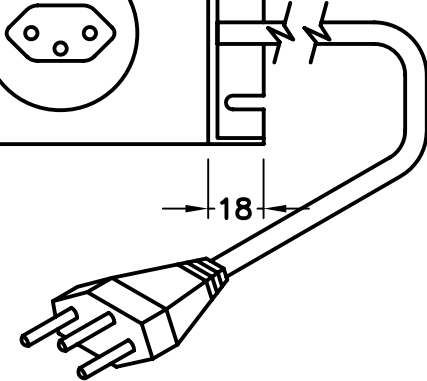

CAT. No.

55506

SWISS 6 OUTLET (SW1-10R) POWER STRIP, 10 AMPERE-250 VOLTS, 3 METER (10 FT) CORD WITH PLUG (SW1-10P), BLACK BASE / SILVER GRAY COVER. APPROVALS: SEV, CE MARK, RoHS COMPLIANT.

APPROVALS

SEV

CERTIFICATIONS

CE MARK ROHS

STANDARDS

SEV 1011

ALL DIMENSIONS ARE IN MILLIMETERS

SPECIFICATIONS:

6 OUTLETS = SW1-10R

CORDAGE = 3 METERS LONG, 1.5mm², H05VVF-3G, 70°C

BASE MATERIAL = POLYAMIDE 6

COVER MATERIAL = POLYVINYL CHLORIDE (PVC)

SW1-10P