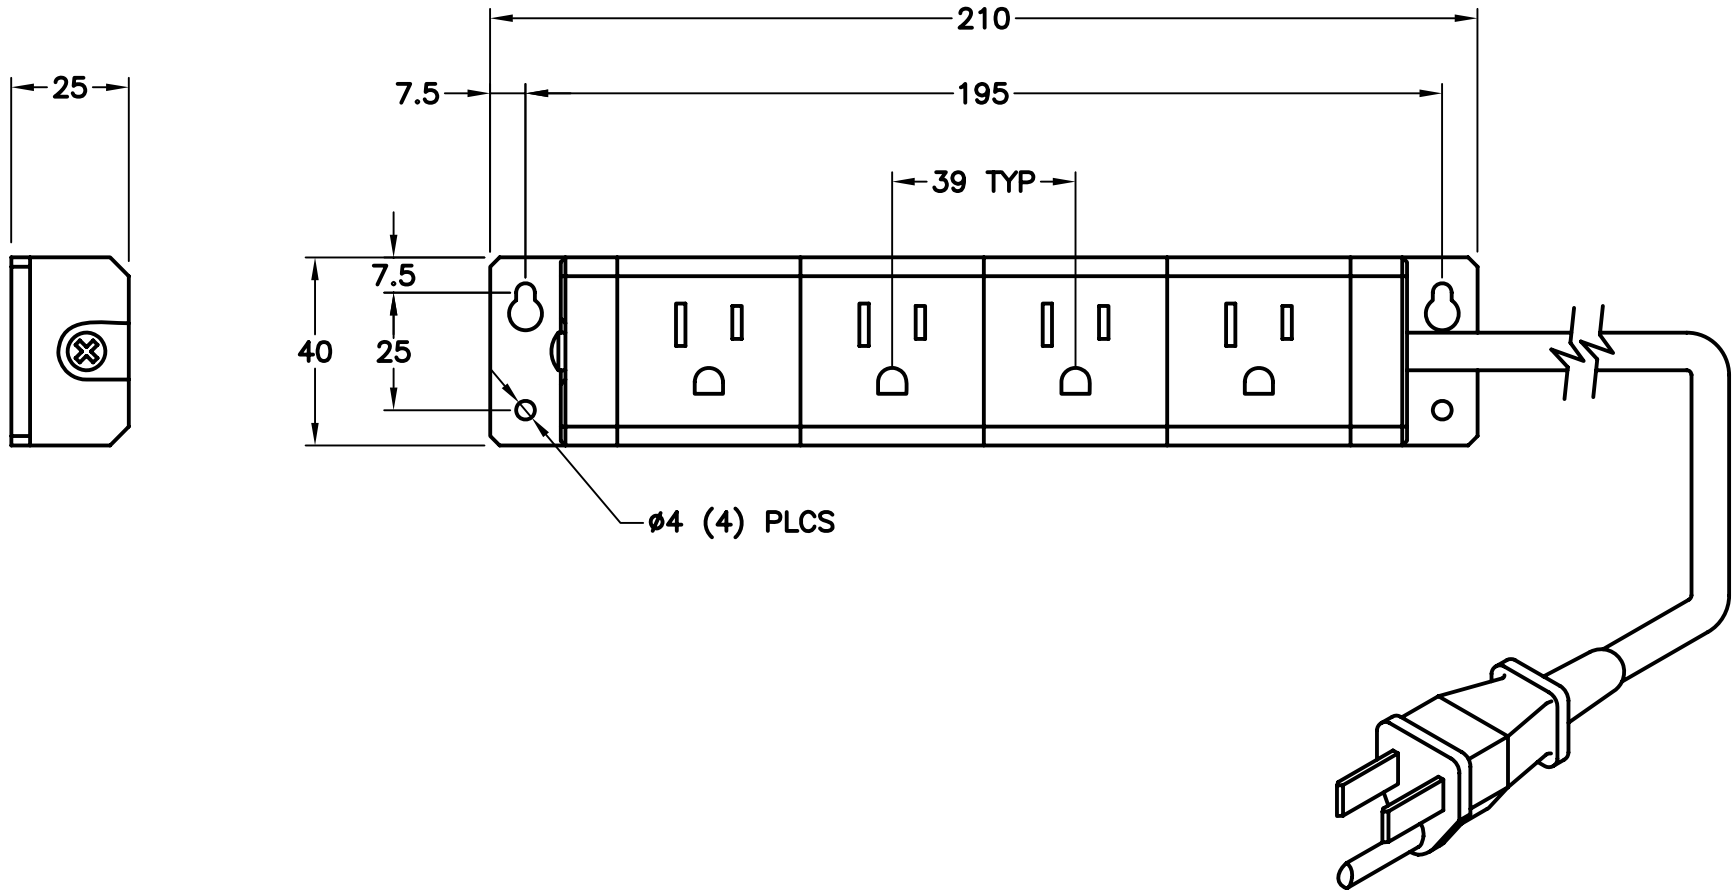

CAT. No.

56504

JAPANESE 4 OUTLET STRIP, GRAY, 2 POLE 3 WIRE GROUNDING, 15 AMP 125 VOLT, 3 METERS OF CORD WITH PLUG (JA1-15P).

APPROVALS

JIS PSE

STANDARDS

JIS 8303

CERTIFICATIONS

PSE MARK

CONFIGURATIONS
RECEPTACLE PLUG

JA1-15R

JA1-15P

15 AMPERE 125 VOLT
JAPANESE
Receptacle and plug.
Polarized.
(JIS 8303)

ALL DIMENSIONS ARE IN MILLIMETERS

JA1-15P, JIS 8303