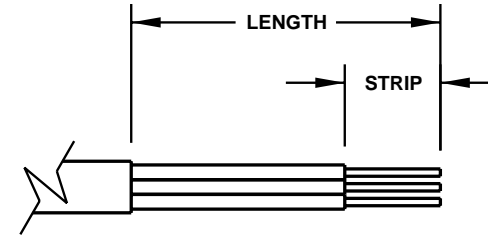

CAT. No.
5669-X

NEMA6-15R STRAIGHT CONNECTOR, BLACK, 2 POLE 3 WIRE GROUNDING, 15 AMPERE 250 VOLT

APPROVALS / CERT'S.

CSA

UL

UL/FS

ALL DIMENSIONS ARE IN MILLIMETERS

MAXIMUM JACKET O.D. ACCEPTED BY INTERNAL STRAIN RELIEF = 15 DIA (0.594")
MAXIMUM CONDUCTOR SIZE ACCEPTED BY TERMINALS = 4.0 (12 AWG)

CORDAGE PREPARATION

<u>CONDUCTOR INSULATION COLOR</u>	<u>CONDUCTOR COLOR CODE</u>	<u>"LENGTH"</u>	<u>"STRIP"</u>
GREEN / YELLOW	GROUND	25	12
BLUE	NEUTRAL	25	12
BROWN	LINE	25	12

CORDAGE PREPARATION