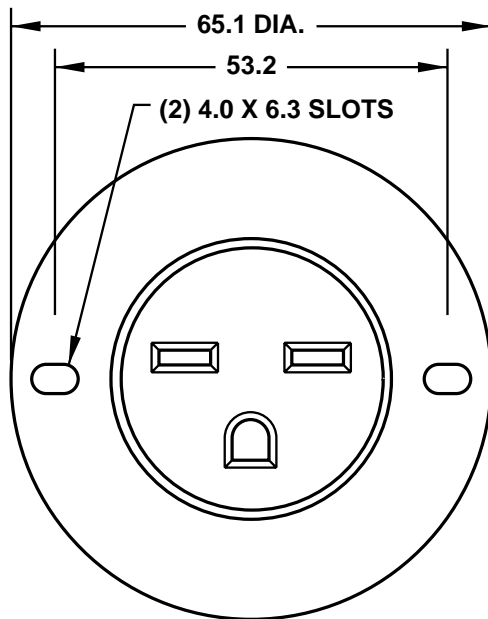

CAT. No.
5679-SS

NEMA 6-15R FLUSH MOUNT FLANGED OUTLET, GRAY, 2 POLE 3 WIRE GROUNDING, 15 AMPERE 250 VOLT

APPROVALS / CERT'S.

CSA UL

ALL DIMENSIONS ARE IN MILLIMETERS

CUTOUT FOR
PANEL MOUNTING