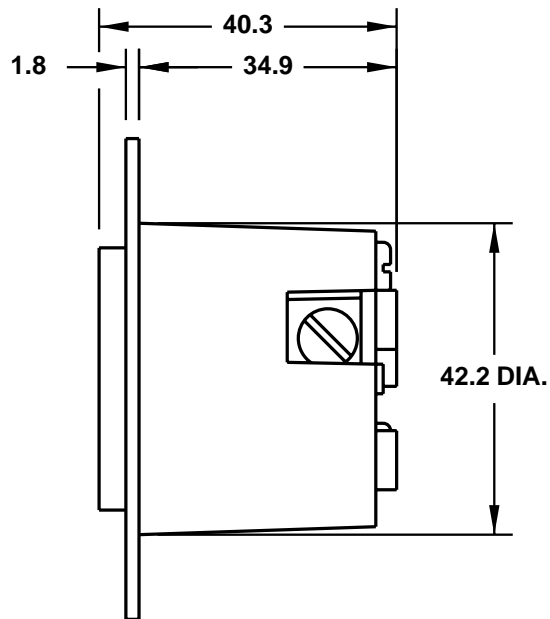

CAT. No.
5679-SS

NEMA 6-15R FLUSH MOUNT FLANGED OUTLET, GRAY, 2 POLE 3 WIRE GROUNDING, 15 AMPERE 250 VOLT

APPROVALS / CERT'S.

CSA UL

ALL DIMENSIONS ARE IN MILLIMETERS

CUTOUT FOR
PANEL MOUNTING