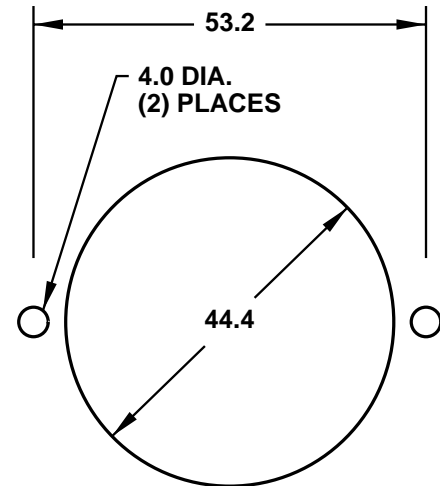

CAT. No.
5679-SS

NEMA 6-15R FLUSH MOUNT FLANGED OUTLET, GRAY, 2 POLE 3 WIRE GROUNDING, 15 AMPERE 250 VOLT

APPROVALS / CERT'S.

CSA UL

ALL DIMENSIONS ARE IN MILLIMETERS

CUTOUT FOR
PANEL MOUNTING