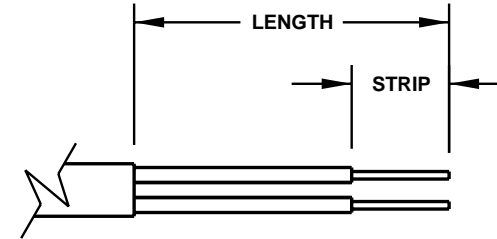

CAT. No.  
**57020**

IEC 60320 C-17 CONNECTOR, STRAIGHT CORD GRIP, BLACK, 2 POLE 2 WIRE  
NON-GROUNDING, 10 AMPERE 250 VOLT. MATES WITH C-18 INLETS / PLUGS.  
STANDARD: IEC60320

APPROVALS / CERT'S.

CE

**ALL DIMENSIONS ARE IN MILLIMETERS**

MAXIMUM JACKET O.D. ACCEPTED BY EXTERNAL STRAIN RELIEF = 9 DIA (0.354")  
MAXIMUM JACKET O.D. ACCEPTED BY INTERNAL STRAIN RELIEF = 7 DIA (0.276")  
MAXIMUM CONDUCTOR SIZE ACCEPTED BY TERMINALS = 2.5 (14 AWG)

**CORDAGE PREPARATION**

CONDUCTOR <u>INSULATION COLOR</u>	CONDUCTOR <u>COLOR CODE</u>	"LENGTH"	"STRIP"
BLUE	NEUTRAL	20	5
BROWN	LINE	20	5

**CORDAGE PREPARATION**