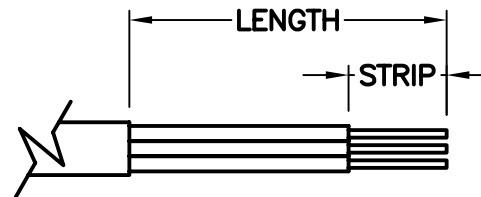

CAT. No.

57035

IEC 60320 C-14 PLUG, DOWN ANGLE CORD GRIP, BLACK, SCREW TYPE TERMINALS ACCEPT 14 AWG (2.5 mm) CONDUCTORS, 2 POLE 3 WIRE GROUNDING, RATED 10 AMPERE, 250 VOLT (UL/CSA), 6 AMPERE, 250 VOLT (INT'L).

ALL DIMENSIONS ARE IN MILLIMETERS

CONFIGURATIONS	
RECEPTACLE	PLUG
	
IEC 60320 C-13	IEC 60320 C-14
	10 AMPERE 250 VOLT UL/CSA 6 AMPERE 250 VOLT INTERNATIONAL

MAXIMUM JACKET O.D. ACCEPTED BY EXTERNAL STRAIN RELIEF = 8 DIA (0.315")
 MAXIMUM JACKET O.D. ACCEPTED BY INTERNAL STRAIN RELIEF = 8 DIA (0.315")
 MAXIMUM CONDUCTOR SIZE ACCEPTED BY TERMINALS = 2.5 (14 AWG)

CORDAGE PREPARATION

CONDUCTOR INSULATION COLOR	CONDUCTOR COLOR CODE	"LENGTH"	"STRIP"
GREEN/YELLOW	GROUND	33	5
BLUE	NEUTRAL	21	5
BROWN	LINE	18	5

CORDAGE PREPARATION

International Configurations, Inc. P.O. Box 3374 Enfield, Connecticut 06083 TEL (860)749-6380 FAX (860)749-2985