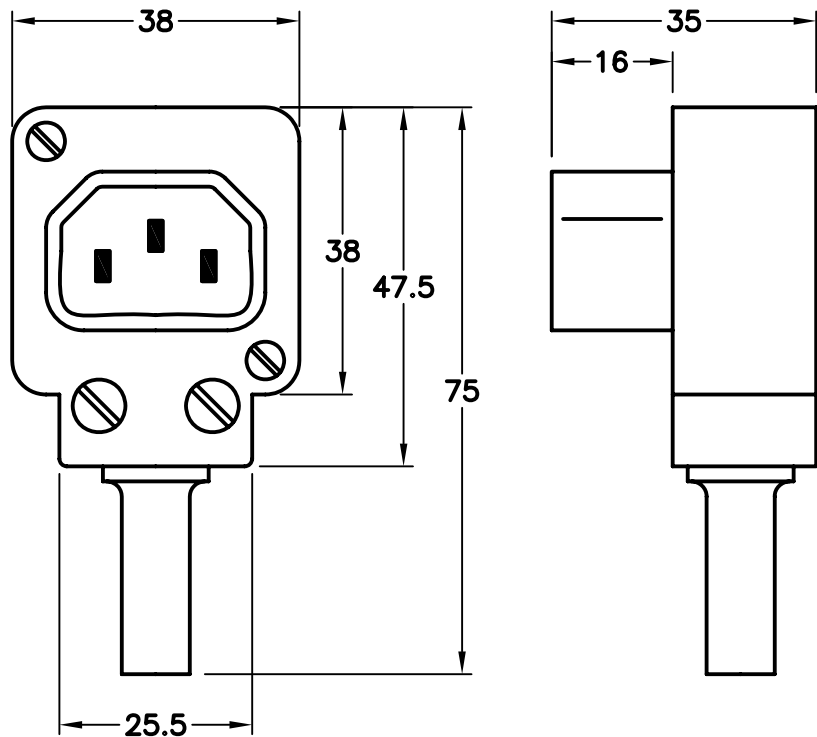

CAT. No.

57035

IEC 60320 C-14 PLUG, DOWN ANGLE CORD GRIP, BLACK, SCREW TYPE TERMINALS ACCEPT 14 AWG (2.5 mm) CONDUCTORS, 2 POLE 3 WIRE GROUNDING, RATED 10 AMPERE, 250 VOLT (UL/CSA), 6 AMPERE, 250 VOLT (INT'L).

ALL DIMENSIONS ARE IN MILLIMETERS

CONFIGURATIONS	
RECEPTACLE	PLUG
	
IEC 60320 C-13	IEC 60320 C-14
	10 AMPERE 250 VOLT UL/CSA 6 AMPERE 250 VOLT INTERNATIONAL

MAXIMUM JACKET O.D. ACCEPTED BY EXTERNAL STRAIN RELIEF = 8 DIA (0.315")
 MAXIMUM JACKET O.D. ACCEPTED BY INTERNAL STRAIN RELIEF = 8 DIA (0.315")
 MAXIMUM CONDUCTOR SIZE ACCEPTED BY TERMINALS = 2.5 (14 AWG)