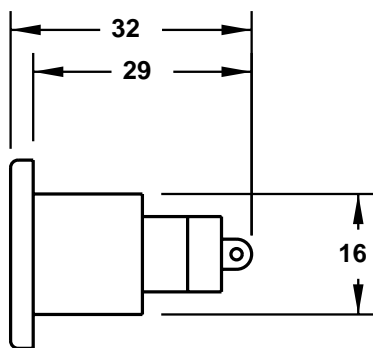

CAT. No.

57702

IEC 60320 C-7 PANEL MOUNT OUTLET. SCREW MOUNTING. SOLDER TERMINALS. BLACK.
RATED 2.5 AMPERE 250 VOLT. 2 POLE 2 WIRE.

APPROVALS / CERT'S.

"CE" MARK CSA SEMKO UL VDE

ALL DIMENSIONS ARE IN MILLIMETERS

PANEL CUTOUT