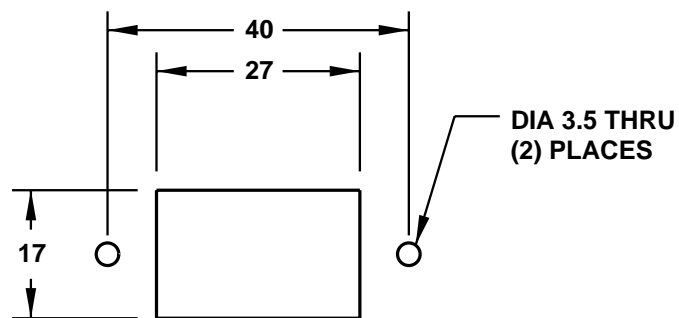

CAT. No.

57702

IEC 60320 C-7 PANEL MOUNT OUTLET. SCREW MOUNTING. SOLDER TERMINALS. BLACK.
RATED 2.5 AMPERE 250 VOLT. 2 POLE 2 WIRE.

APPROVALS / CERT'S.

"CE" MARK CSA SEMKO UL VDE

ALL DIMENSIONS ARE IN MILLIMETERS

PANEL CUTOUT