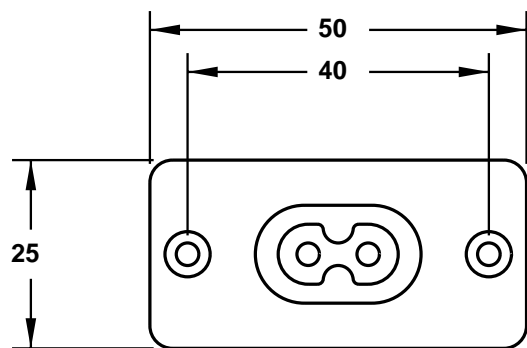

CAT. No.

57702

IEC 60320 C-7 PANEL MOUNT OUTLET. SCREW MOUNTING. SOLDER TERMINALS. BLACK.
RATED 2.5 AMPERE 250 VOLT. 2 POLE 2 WIRE.

APPROVALS / CERT'S.

"CE" MARK CSA SEMKO UL VDE

ALL DIMENSIONS ARE IN MILLIMETERS

PANEL CUTOUT