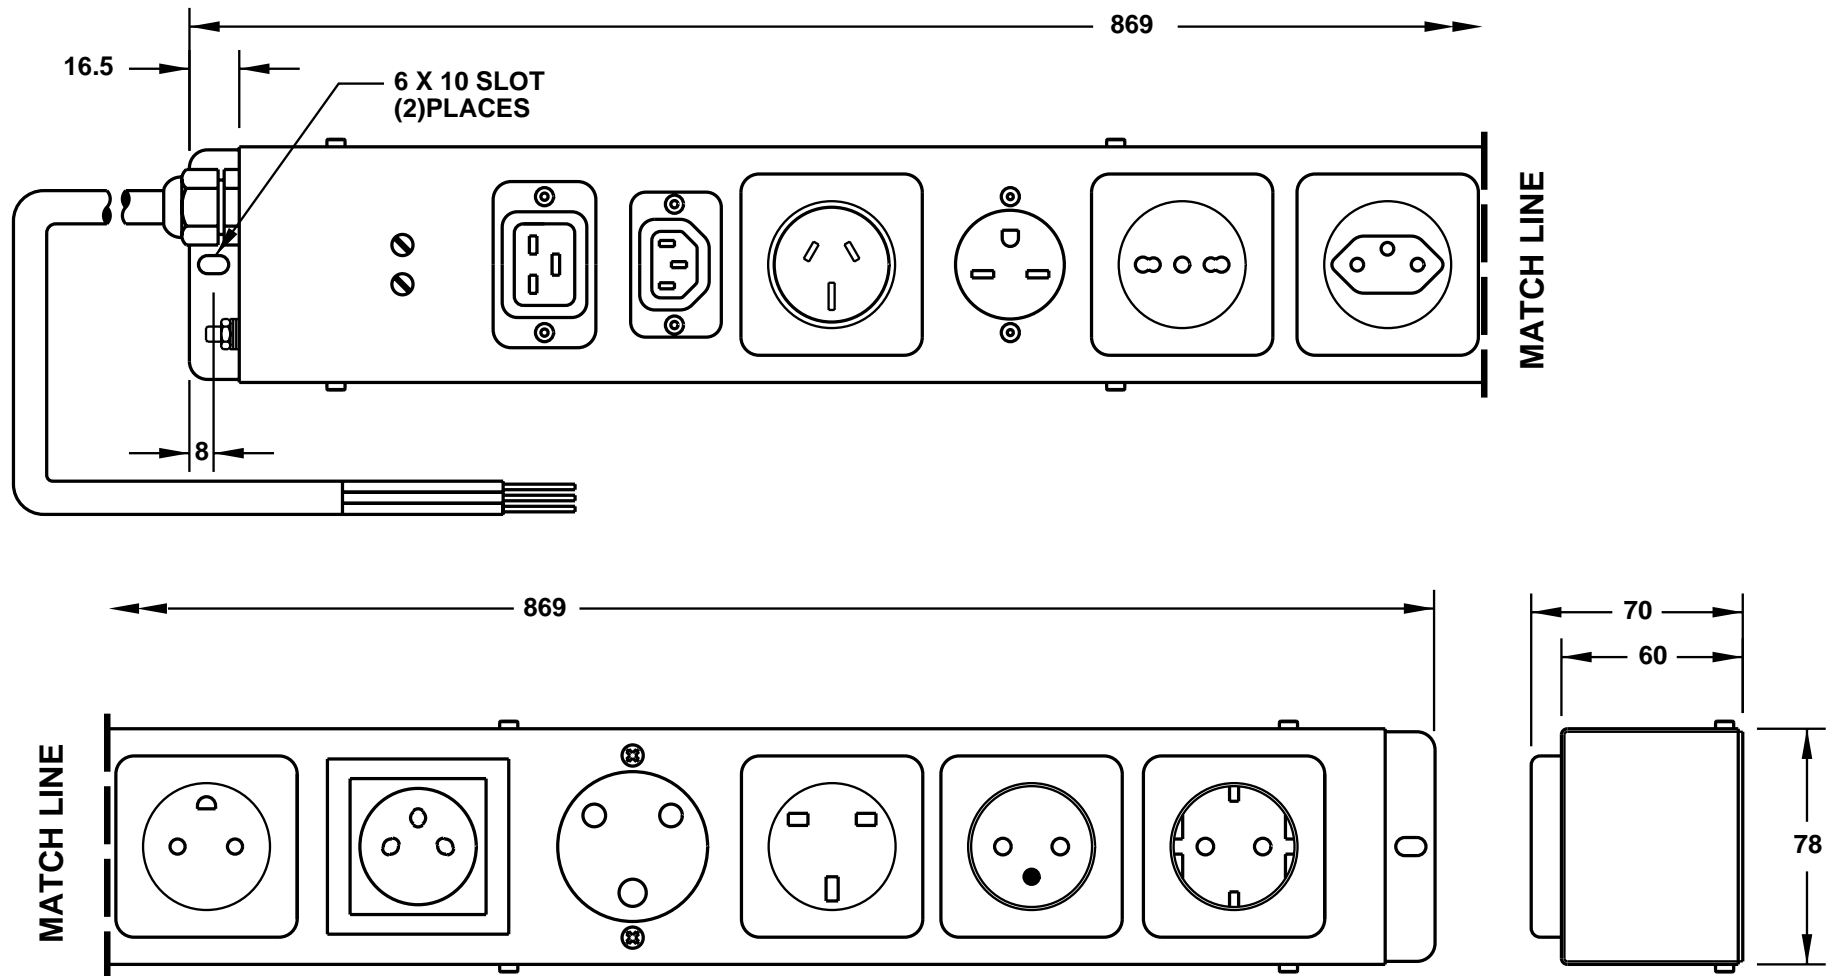

CAT. No.
60112

12 OUTLET MULTI CONFIGURATION POWER STRIP, 2 U HIGH, BRACKETS REVERSIBLE FOR SURFACE OR RACK MOUNTING, 12 FOOT CORD, 2.5mm² EXITS END CAP OF ENCLOSURE. OUTLET TYPES INCLUDED - SCHUKO, FRENCH, AUSTRALIAN 10/15 AMPERE, CHINA 10 AMPERE, U.K. 13 AMPERE, U.K./AFRICA 16 AMPERE, DANISH 13 AMPERE, ISRAEL, SWISS, ITALY 10/16 AMPERE, NEMA 6-15R 15 AMPERE, IEC 60320 C-19, IEC 60320 C-13

CERTIFICATION CE

ALL DIMENSIONS ARE IN MILLIMETERS

www.InternationalConfig.com
sales@internationalconfig.com