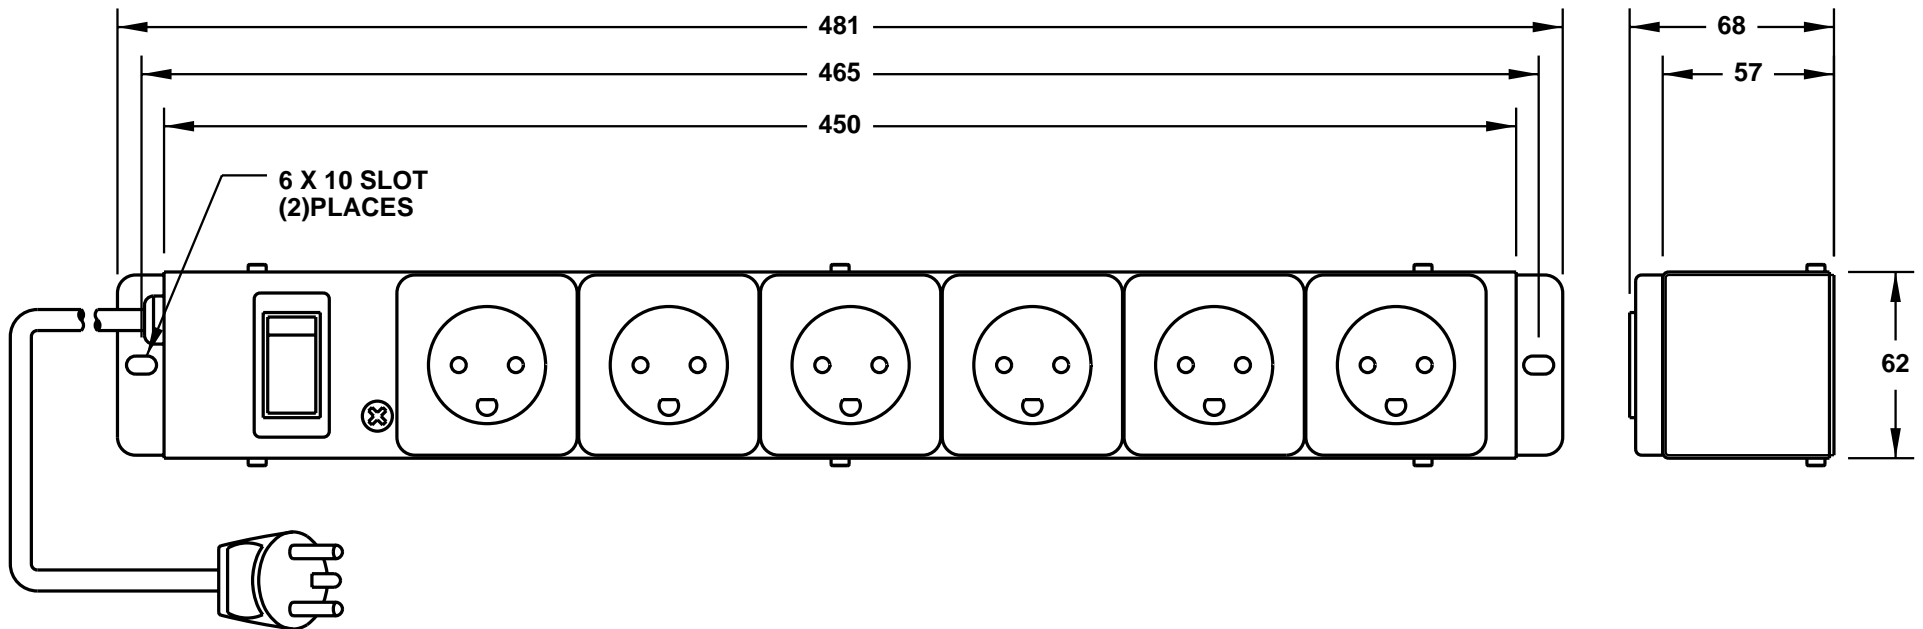

CAT. No.  
**60600**

DANISH (DE1-13R) 6 OUTLET POWER STRIP, ILLUMINATED 12 AMP DOUBLE POLE CIRCUIT BREAKER,  
2 METER LONG CORD WITH DANISH (DE1-13P) PLUG, SURFACE/RACK MOUNT, 2 POLE 3 WIRE,  
RATED 12 AMPERE 250 VOLT

CERTIFICATION  CE

ALL DIMENSIONS ARE IN MILLIMETERS

[www.InternationalConfig.com](http://www.InternationalConfig.com)  
[sales@internationalconfig.com](mailto:sales@internationalconfig.com)