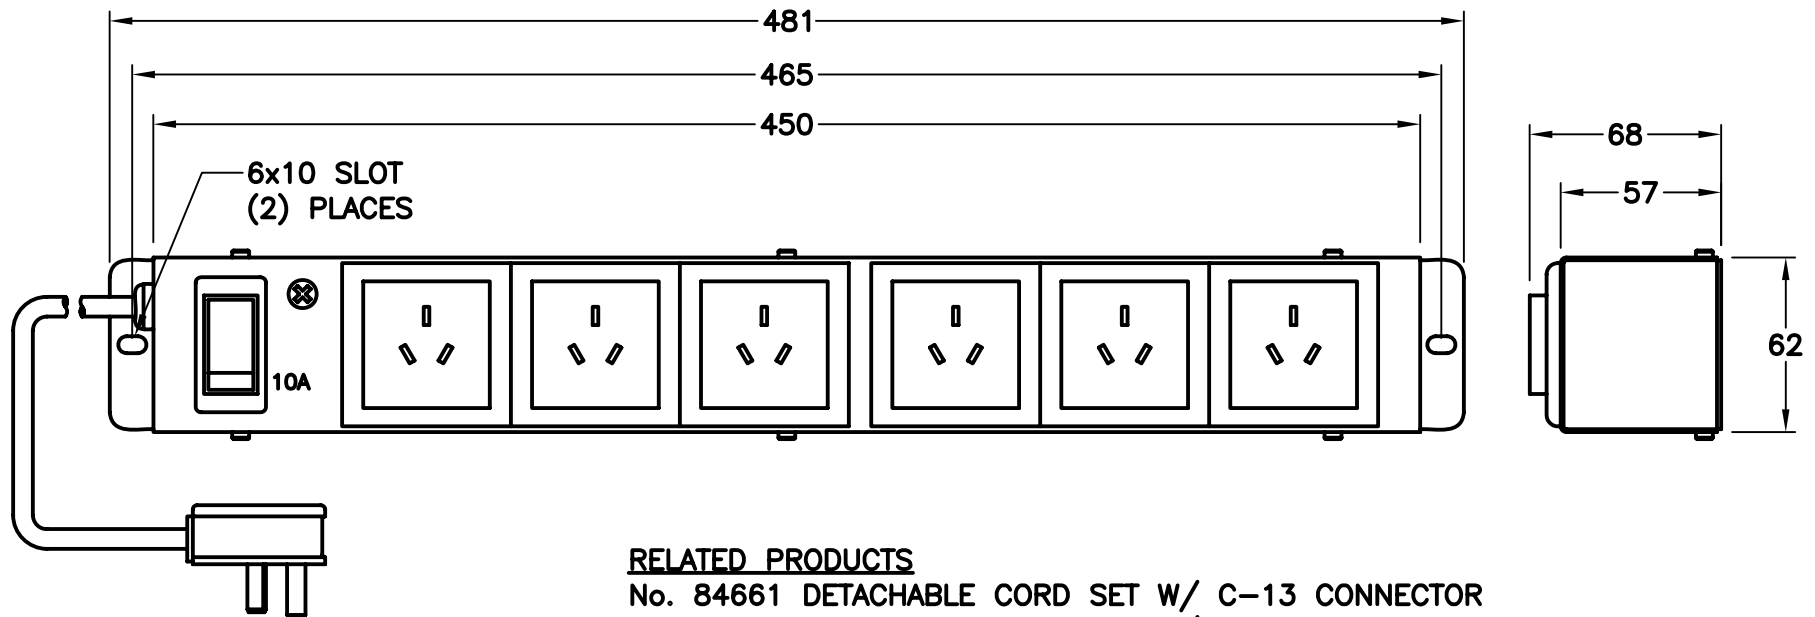

CAT. No.

60800

CHINA MULTIPLE OUTLET POWER STRIP, 6 (CH1-10R) 10 AMPERE / 250 VOLT OUTLETS, 2 POLE-3 WIRE GROUNDING. ILLUMINATED 10 AMPERE DOUBLE POLE CIRCUIT BREAKER, GREY STEEL HOUSING, 2 METER LONG CORD WITH CH1-10P PLUG. SURFACE OR VERTICAL RACK MOUNTING.

CERTIFICATIONS

CE

ALL DIMENSIONS ARE IN MILLIMETERS

RELATED PRODUCTS

- No. 84661 DETACHABLE CORD SET W/ C-13 CONNECTOR
- No. 84295 DETACHABLE CORD SET W/ C-5 CONNECTOR
- No. 84640 POWER SUPPLY CORD W/ STRIPPED ENDS
- No. 74730 ATTACHMENT PLUG W/ SCREW TERMINALS