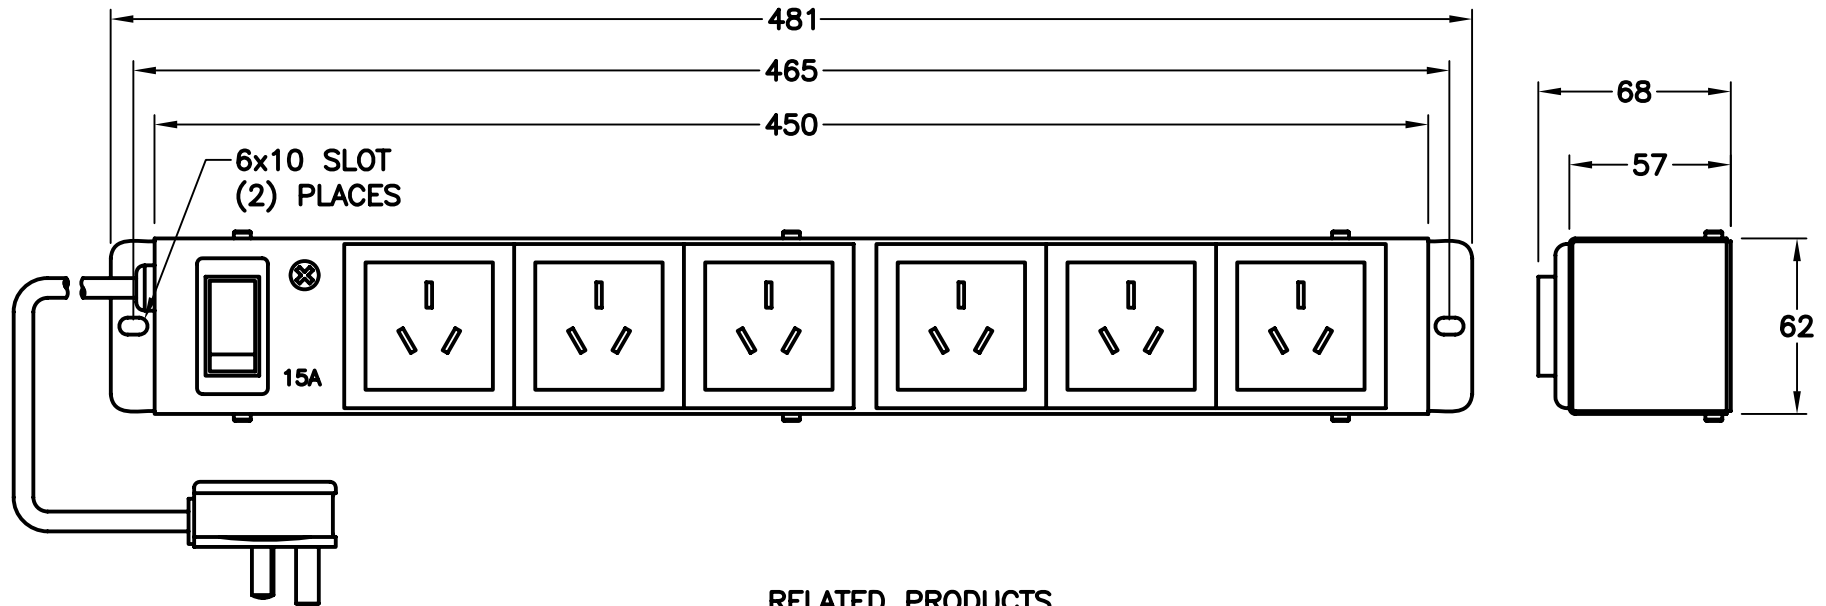

CAT. No.

60900

CHINA MULTIPLE OUTLET POWER STRIP, 6 (CH2-16R) 16 AMPERE / 250 VOLT OUTLETS, 2 POLE-3 WIRE GROUNDING. ILLUMINATED 15 AMPERE DOUBLE POLE CIRCUIT BREAKER, GREY STEEL HOUSING, 2 METER LONG CORD WITH CH2-16P PLUG. SURFACE OR VERTICAL RACK MOUNTING.

CERTIFICATIONS

CE

ALL DIMENSIONS ARE IN MILLIMETERS

RELATED PRODUCTS

No. 84671 DETACHABLE CORD SET W/ C-19 CONNECTOR

No. 84650 POWER SUPPLY CORD W/ STRIPPED ENDS

No. 74630 ATTACHMENT PLUG W/ SCREW TERMINALS