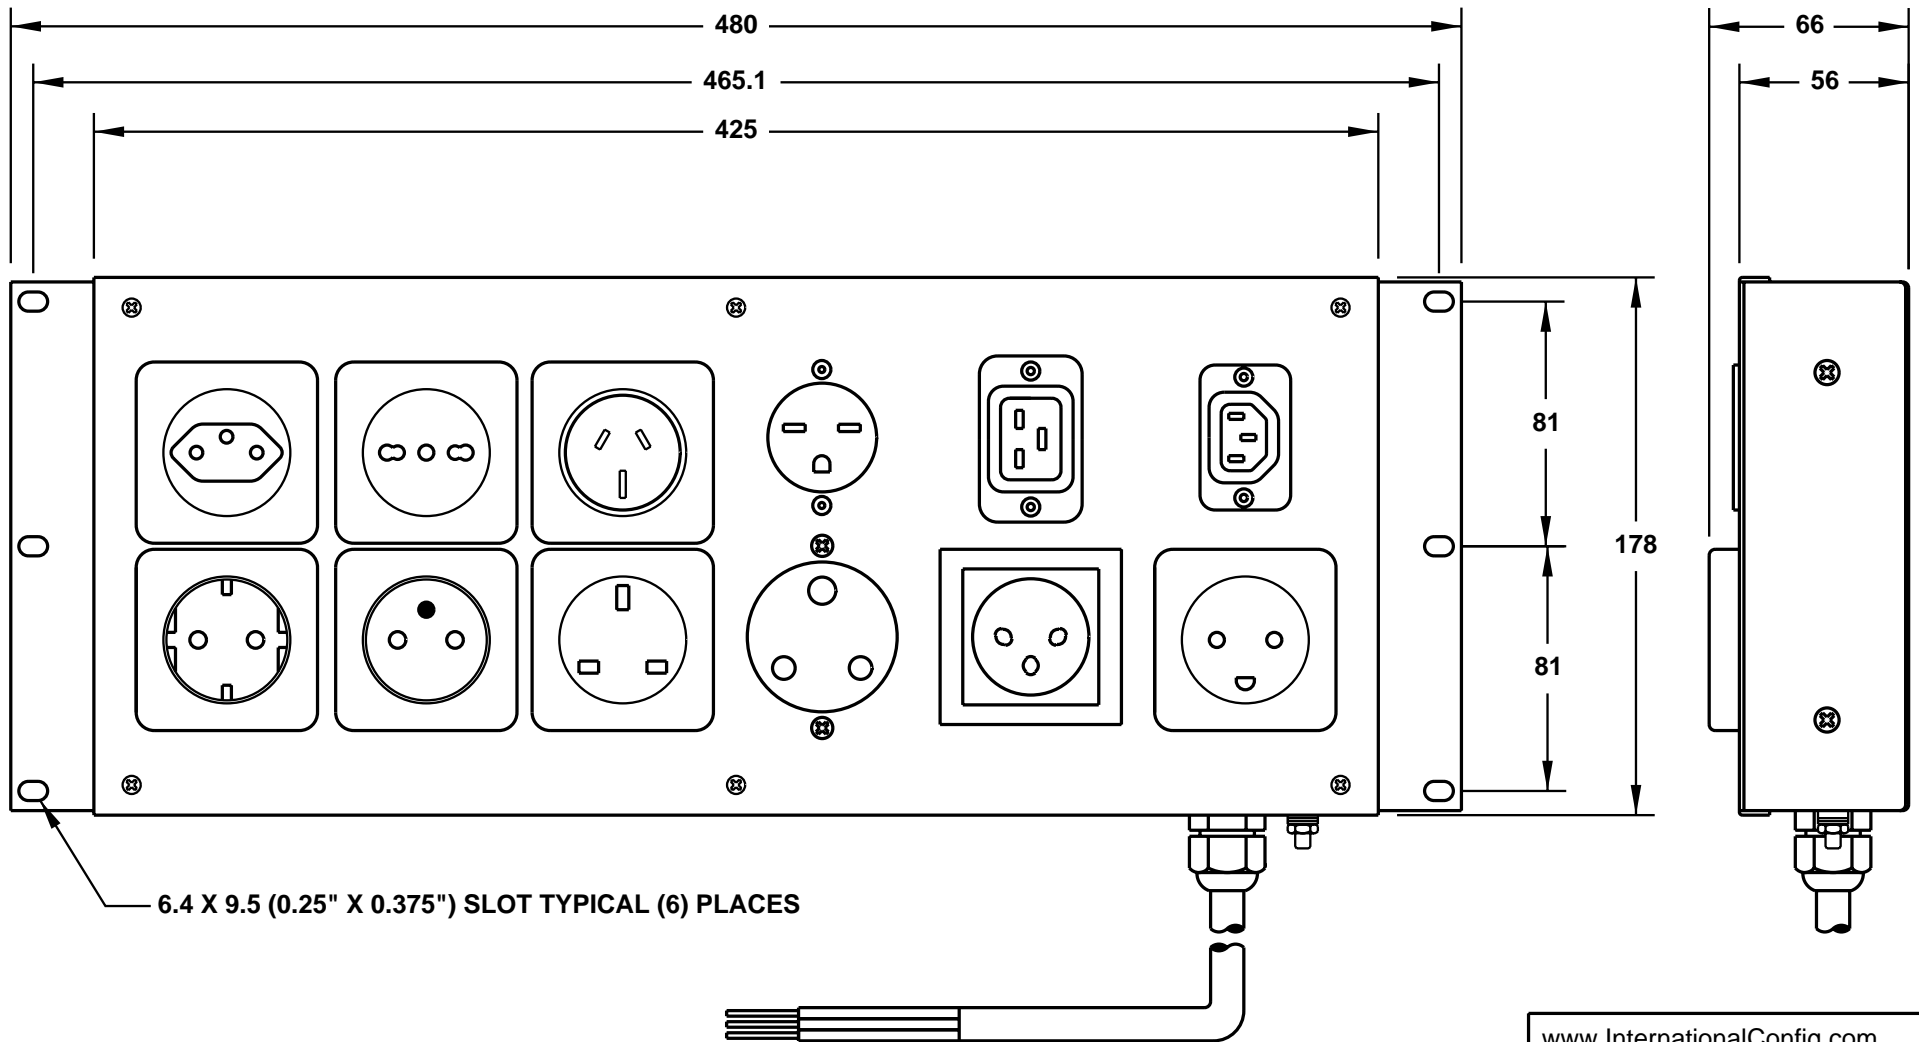

CAT. No.  
**61112**

12 OUTLET MULTI CONFIGURATION POWER STRIP, 4 U HIGH, BRACKETS REVERSIBLE FOR SURFACE OR 19" RACK MOUNTING, 12 FOOT CORD, 2.5mm<sup>2</sup> EXITS BOTTOM OF ENCLOSURE. OUTLET TYPES INCLUDED - SCHUKO, FRENCH, AUSTRALIAN 10/15 AMPERE, CHINA 10 AMPERE, U.K. 13 AMPERE, U.K./AFRICA 16 AMPERE, DANISH 13 AMPERE, ISRAEL, SWISS, ITALY 10/16 AMPERE, NEMA 6-15R 15 AMPERE, IEC 60320 C-19, IEC 60320 C-13

### ALL DIMENSIONS ARE IN MILLIMETERS

www.InternationalConfig.com  
sales@internationalconfig.com