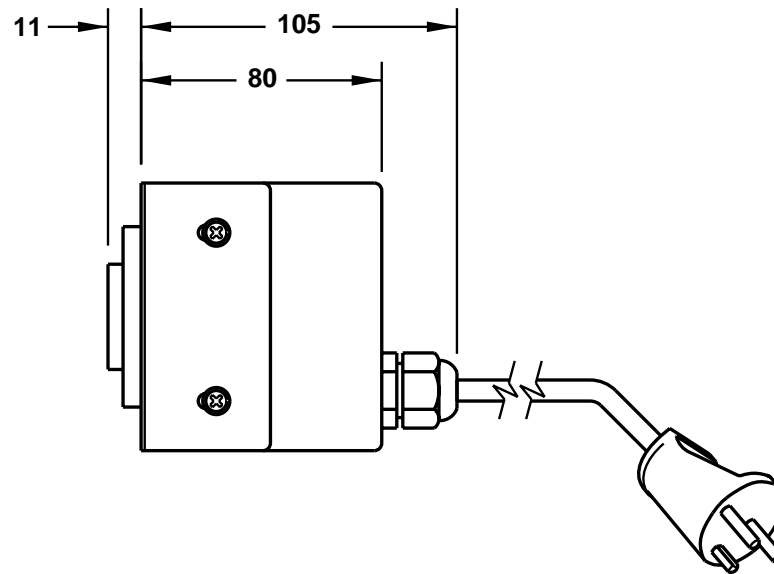

CAT. No.
61600

DANISH "(DE1-13R) 6 OUTLET POWER STRIP, ILLUMINATED 12 AMPERE DOUBLE POLE CIRCUIT BREAKER AND 2 METER LONG CORD WITH DANISH (DE1-13P) PLUG. DESIGNED TO MOUNT IN 19" RACK. 2 POLE 3 WIRE GROUNDING. RATED 12 AMPERE 250 VOLT.

CERTIFICATION CE

ALL DIMENSIONS ARE IN MILLIMETERS

www.InternationalConfig.com
sales@internationalconfig.com