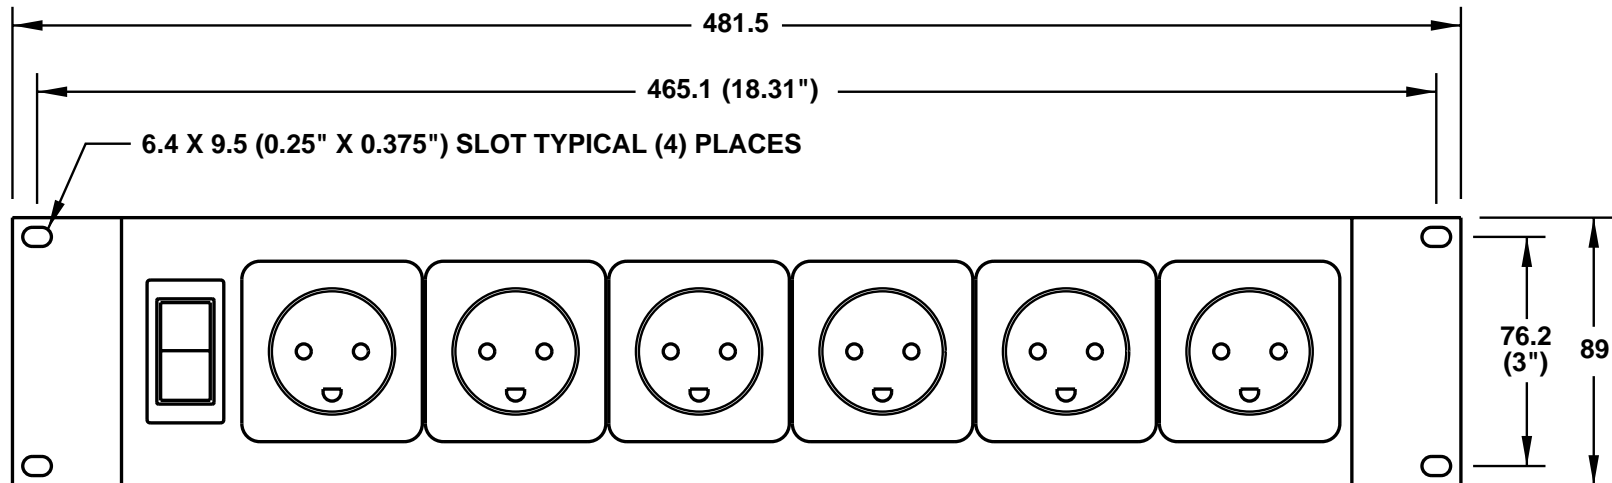

CAT. No.
61600

DANISH "(DE1-13R) 6 OUTLET POWER STRIP, ILLUMINATED 12 AMPERE DOUBLE POLE CIRCUIT BREAKER AND 2 METER LONG CORD WITH DANISH (DE1-13P) PLUG. DESIGNED TO MOUNT IN 19" RACK. 2 POLE 3 WIRE GROUNDING. RATED 12 AMPERE 250 VOLT.

CERTIFICATION CE

ALL DIMENSIONS ARE IN MILLIMETERS

www.InternationalConfig.com
sales@internationalconfig.com