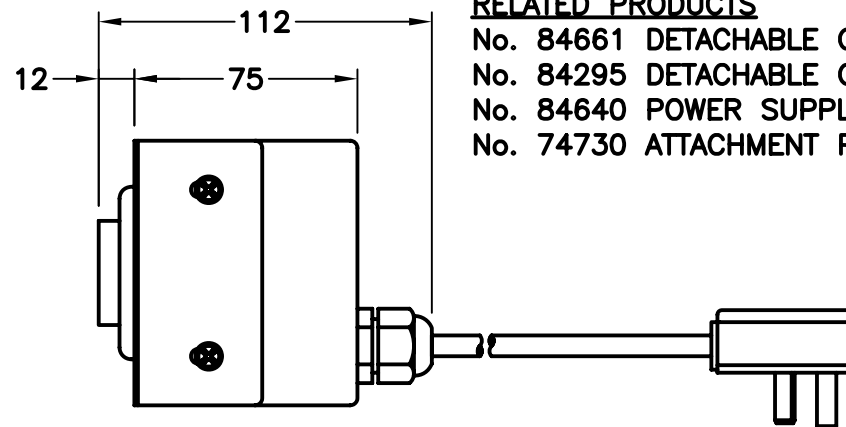

CAT. No.

61800

CHINA MULTIPLE OUTLET POWER STRIP, 6 (CH1-10R) 10 AMPERE / 250 VOLT OUTLETS, 2 POLE-3 WIRE GROUNDING. ILLUMINATED 10 AMPERE DOUBLE POLE CIRCUIT BREAKER, GREY STEEL HOUSING, 2 METER LONG CORD WITH CH1-10P PLUG. 19 INCH HORIZONTAL RACK MOUNTING.

CERTIFICATIONS

CE

ALL DIMENSIONS ARE IN MILLIMETERS

RELATED PRODUCTS

- No. 84661 DETACHABLE CORD SET W/ C-13 CONNECTOR
- No. 84295 DETACHABLE CORD SET W/ C-5 CONNECTOR
- No. 84640 POWER SUPPLY CORD W/ STRIPPED ENDS
- No. 74730 ATTACHMENT PLUG W/ SCREW TERMINALS