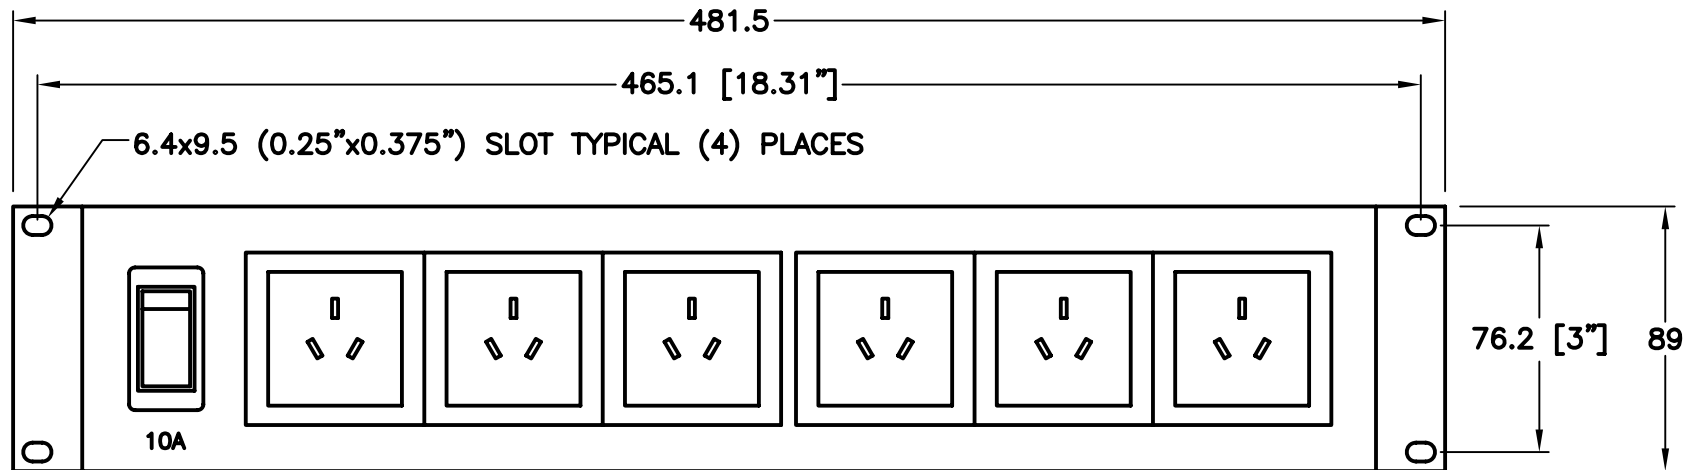

CAT. No.

61800

CHINA MULTIPLE OUTLET POWER STRIP, 6 (CH1-10R) 10 AMPERE / 250 VOLT OUTLETS, 2 POLE-3 WIRE GROUNDING. ILLUMINATED 10 AMPERE DOUBLE POLE CIRCUIT BREAKER, GREY STEEL HOUSING, 2 METER LONG CORD WITH CH1-10P PLUG. 19 INCH HORIZONTAL RACK MOUNTING.

CERTIFICATIONS

CE

ALL DIMENSIONS ARE IN MILLIMETERS

RELATED PRODUCTS

- No. 84661 DETACHABLE CORD SET W/ C-13 CONNECTOR
- No. 84295 DETACHABLE CORD SET W/ C-5 CONNECTOR
- No. 84640 POWER SUPPLY CORD W/ STRIPPED ENDS
- No. 74730 ATTACHMENT PLUG W/ SCREW TERMINALS