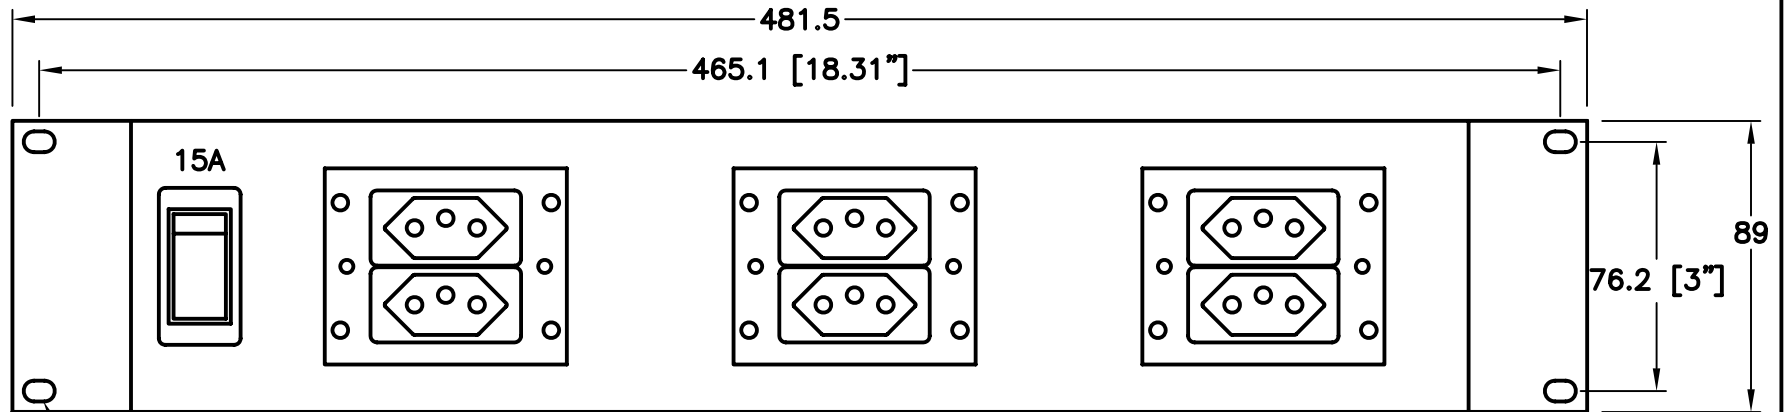

CAT. No.

61850

BRAZIL 6 OUTLET (BR2-10R & BR3-20R) POWER STRIP, 15A-250V, ILLUMINATED D.P. CIRCUIT BREAKER, 2.5 METER CORD W/ (BR3-20P) PLUG, 19" HORIZONTAL RACK MOUNTING, 2 POLE-3 WIRE GROUNDING, GREY STEEL HOUSING. CE MARK, NBR14136 STANDARD. TEMPERATURE RANGE +25°C TO -5°C.

CERTIFICATIONS

CE

STANDARDS

NBR 14136

ALL DIMENSIONS ARE IN MILLIMETERS

6.4x9.5 (0.25"x0.375") SLOT
TYPICAL (4) PLACES

NOTE:

1. ALL 6 OUTLETS ARE (BR3-20R TYPE RATED 20A-250V) AND ACCEPT BOTH THE BR2-10P (10A-250V) OR BR3-20P (20A-250V) TYPE PLUGS AND CORD SETS.
2. RECOMMEND USING ONLY "STRAIGHT TYPE" MATING PLUGS AND CORDS SETS AS ANGLE TYPE PLUGS WILL BLOCK SOME OUTLETS.
3. USE 82100, 82140, 82150, 82160 FOR MATING CORD SETS, POWER CORDS.
4. USE 85330, 85430 FOR 20 AMPERE ANGLE PLUGS & 85340 FOR 10 AMPERE STRAIGHT PLUG.
5. USE 85360, 85460 FOR 10A & 20A RATED CONNECTOR BODIES.