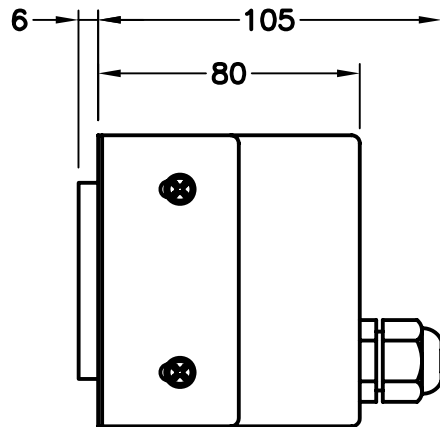

CAT. No.

61850

BRAZIL 6 OUTLET (BR2-10R & BR3-20R) POWER STRIP, 15A-250V, ILLUMINATED D.P. CIRCUIT BREAKER, 2.5 METER CORD W/ (BR3-20P) PLUG, 19" HORIZONTAL RACK MOUNTING, 2 POLE-3 WIRE GROUNDING, GREY STEEL HOUSING. CE MARK, NBR14136 STANDARD. TEMPERATURE RANGE +25°C TO -5°C.

CERTIFICATIONS

CE

STANDARDS

NBR 14136

ALL DIMENSIONS ARE IN MILLIMETERS

6.4x9.5 (0.25"x0.375") SLOT
TYPICAL (4) PLACES

NOTE:

1. ALL 6 OUTLETS ARE (BR3-20R TYPE RATED 20A-250V) AND ACCEPT BOTH THE BR2-10P (10A-250V) OR BR3-20P (20A-250V) TYPE PLUGS AND CORD SETS.
2. RECOMMEND USING ONLY "STRAIGHT TYPE" MATING PLUGS AND CORDS SETS AS ANGLE TYPE PLUGS WILL BLOCK SOME OUTLETS.
3. USE 82100, 82140, 82150, 82160 FOR MATING CORD SETS, POWER CORDS.
4. USE 85330, 85430 FOR 20 AMPERE ANGLE PLUGS & 85340 FOR 10 AMPERE STRAIGHT PLUG.
5. USE 85360, 85460 FOR 10A & 20A RATED CONNECTOR BODIES.