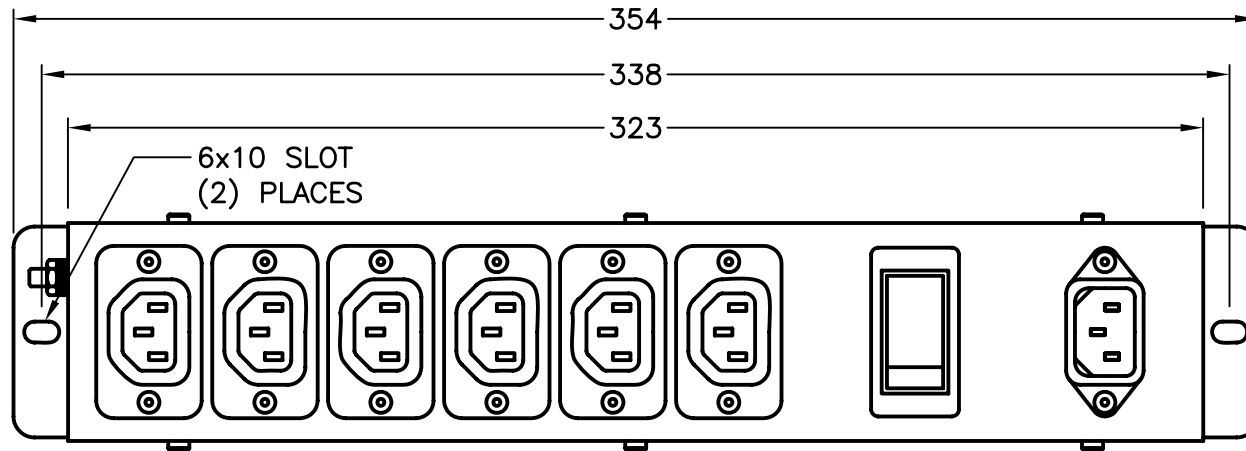

CAT. No.

62150

IEC 60320 C-13, 6 OUTLET POWER STRIP WITH ILLUMINATED 10 AMP DOUBLE POLE CIRCUIT BREAKER,
IEC 60320 C-14 INLET, SURFACE MOUNT, 2 POLE 3 WIRE, 10 AMP 250 VOLT

CERTIFICATIONS

CE

ALL DIMENSIONS ARE IN MILLIMETERS