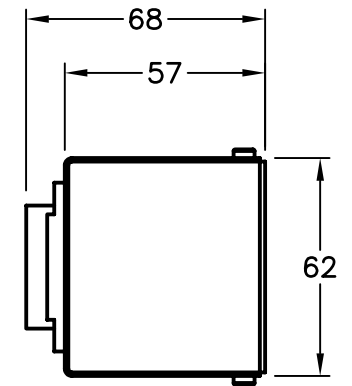

CAT. No.

62150

IEC 60320 C-13, 6 OUTLET POWER STRIP WITH ILLUMINATED 10 AMP DOUBLE POLE CIRCUIT BREAKER,
IEC 60320 C-14 INLET, SURFACE MOUNT, 2 POLE 3 WIRE, 10 AMP 250 VOLT

CERTIFICATIONS

CE

ALL DIMENSIONS ARE IN MILLIMETERS