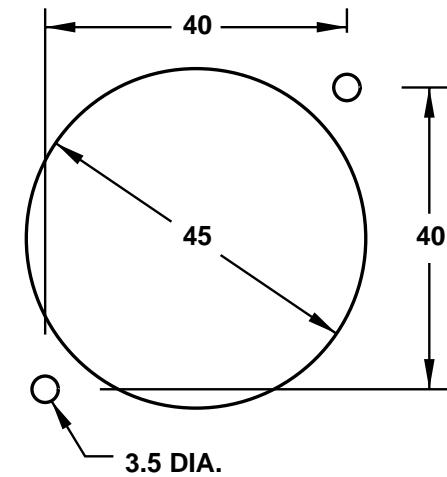

CAT. No.
70110-RED

EUROPEAN "SCHUKO" OUTLET, SCREW MOUNT 52 X 52 MM SIZE, RED, 2 POLE 3 WIRE, 16 AMP 250 VOLT,
(EU1-16R).
STANDARD:CEE-7

APPROVALS / CERT'S.

IMQ

KEMA

SEMKO

VDE

ALL DIMENSIONS ARE IN MILLIMETERS

NOTE:

1. "SCHUKO" PLUGS AND RECEPTACLES ARE NON-POLARIZED.
2. EQUIPMENT GROUND TERMINAL IS IDENTIFIED WITH  SYMBOL.

MOUNTING HOLE