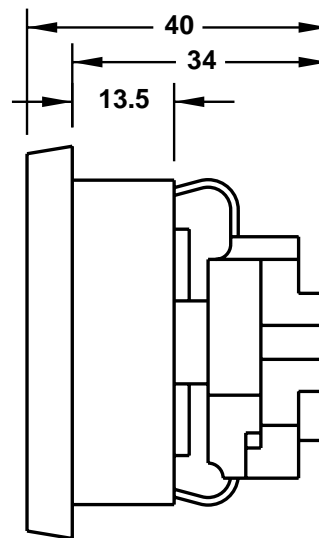

CAT. No.
70110-RED

EUROPEAN "SCHUKO" OUTLET, SCREW MOUNT 52 X 52 MM SIZE, RED, 2 POLE 3 WIRE, 16 AMP 250 VOLT,
(EU1-16R).
STANDARD:CEE-7

APPROVALS / CERT'S.

IMQ

KEMA

SEMKO

VDE

ALL DIMENSIONS ARE IN MILLIMETERS

NOTE:

1. "SCHUKO" PLUGS AND RECEPTACLES ARE NON-POLARIZED.
2. EQUIPMENT GROUND TERMINAL IS IDENTIFIED WITH  SYMBOL.

MOUNTING HOLE