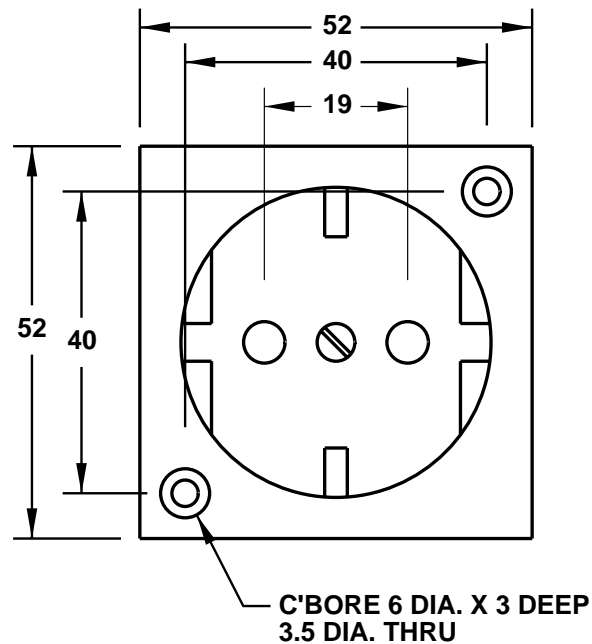

CAT. No.
70110-RED

EUROPEAN "SCHUKO" OUTLET, SCREW MOUNT 52 X 52 MM SIZE, RED, 2 POLE 3 WIRE, 16 AMP 250 VOLT,
(EU1-16R).
STANDARD:CEE-7

APPROVALS / CERT'S.

IMQ

KEMA

SEMKO

VDE

ALL DIMENSIONS ARE IN MILLIMETERS

NOTE:

1. "SCHUKO" PLUGS AND RECEPTACLES ARE NON-POLARIZED.
2. EQUIPMENT GROUND TERMINAL IS IDENTIFIED WITH  SYMBOL.

MOUNTING HOLE