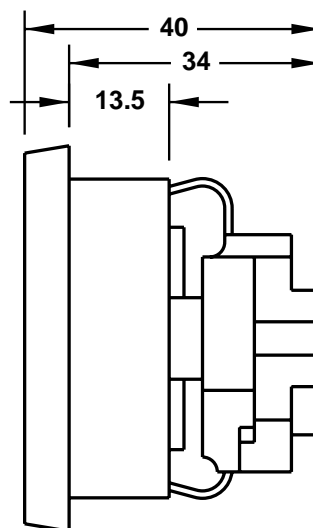

CAT. No.
70110

EUROPEAN "SCHUKO" OUTLET, SCREW MOUNT 52 X 52 MM SIZE, IVORY, 2 POLE 3 WIRE, 16 AMP 250 VOLT,
(EU1-16R).
STANDARD:CEE-7

APPROVALS / CERT'S.

IMQ

KEMA

SEMKO

VDE

ALL DIMENSIONS ARE IN MILLIMETERS

NOTE:

1. "SCHUKO" PLUGS AND RECEPTACLES ARE NON-POLARIZED.
2. EQUIPMENT GROUND TERMINAL IS IDENTIFIED WITH  SYMBOL.

MOUNTING HOLE