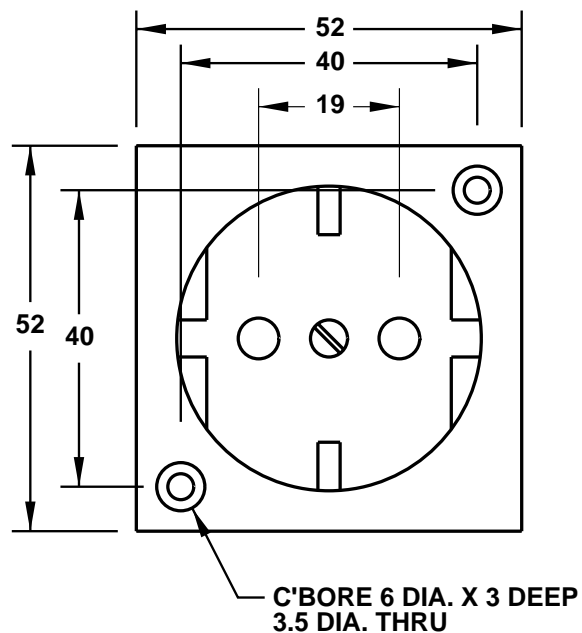

CAT. No.
70110

EUROPEAN "SCHUKO" OUTLET, SCREW MOUNT 52 X 52 MM SIZE, IVORY, 2 POLE 3 WIRE, 16 AMP 250 VOLT,
(EU1-16R).
STANDARD:CEE-7

APPROVALS / CERT'S.

IMQ

KEMA

SEMKO

VDE

ALL DIMENSIONS ARE IN MILLIMETERS

NOTE:

1. "SCHUKO" PLUGS AND RECEPTACLES ARE NON-POLARIZED.
2. EQUIPMENT GROUND TERMINAL IS IDENTIFIED WITH  SYMBOL.

MOUNTING HOLE