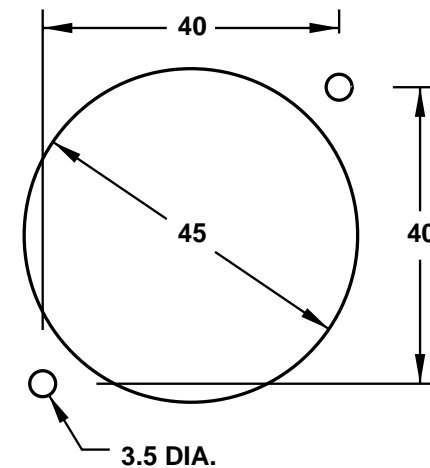

CAT. No.
70110

EUROPEAN "SCHUKO" OUTLET, SCREW MOUNT 52 X 52 MM SIZE, IVORY, 2 POLE 3 WIRE, 16 AMP 250 VOLT,
(EU1-16R).
STANDARD:CEE-7

APPROVALS / CERT'S.

IMQ

KEMA

SEMKO

VDE

ALL DIMENSIONS ARE IN MILLIMETERS

NOTE:

1. "SCHUKO" PLUGS AND RECEPTACLES ARE NON-POLARIZED.
2. EQUIPMENT GROUND TERMINAL IS IDENTIFIED WITH  SYMBOL.

MOUNTING HOLE