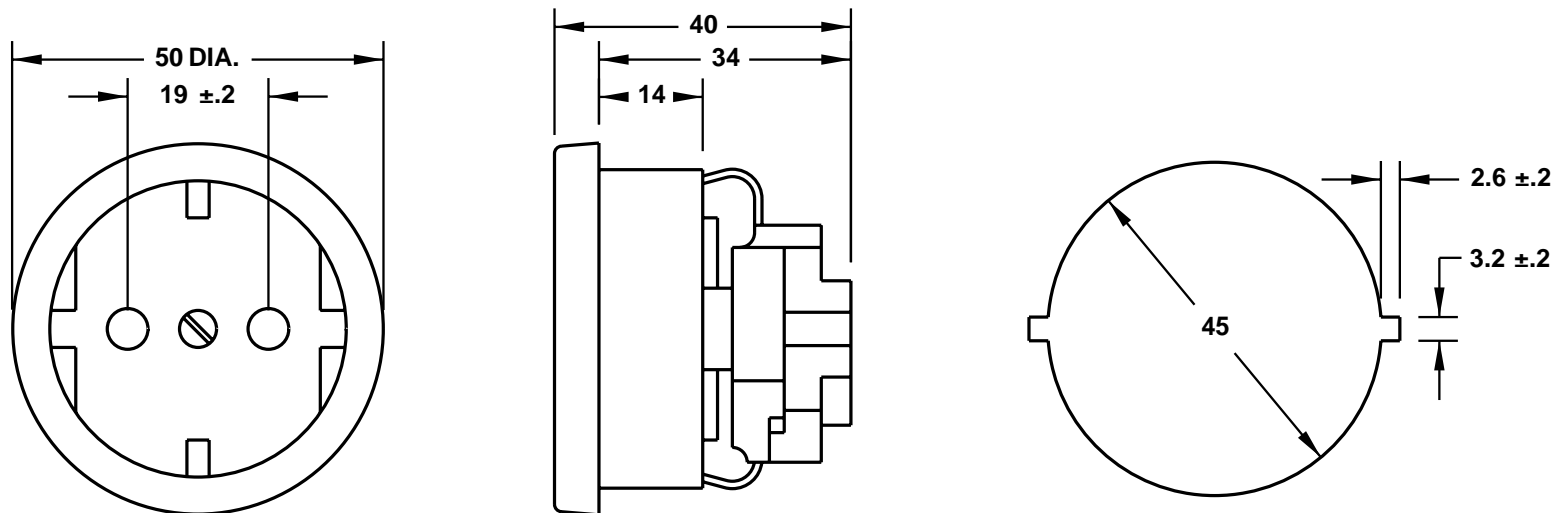

CAT. No.

70113

EUROPEAN "SCHUKO" OUTLET, ROUND, CLIP MOUNT, IVORY, 2 POLE 3 WIRE, 16 AMPERE 250 VOLT, (EU1-16R)

STANDARD:CEE-7

APPROVALS / CERT'S.

IMQ

SEMKO

VDE

ALL DIMENSIONS ARE IN MILLIMETERS

NOTE:

1. "SCHUKO" PLUGS AND RECEPTACLES ARE NON-POLARIZED.
2. EQUIPMENT GROUND TERMINAL IS IDENTIFIED WITH  SYMBOL.

MOUNTING HOLE