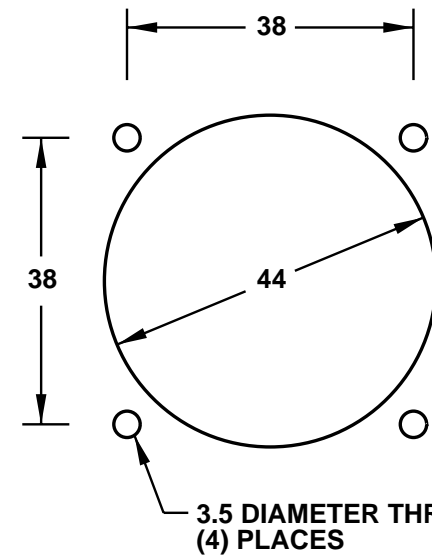

CAT. No.
70120-RED

EUROPEAN "SCHUKO" OUTLET, WEATHERPROOF IP 54 RATED, SCREW MOUNT, RED,
2 POLE 3 WIRE, 16 AMPERE 250 VOLT, (EU1-16R)
STANDARD: CEE 7 - 7

APPROVALS / CERT'S. FI KEMA NEMKO OVE SEMKO VDE

ALL DIMENSIONS ARE IN MILLIMETERS

NOTE: FOR CLARITY THIS VIEW IS SHOWN WITH LIFT LID REMOVED

PANEL CUTOUT

www.InternationalConfig.com
sales@internationalconfig.com