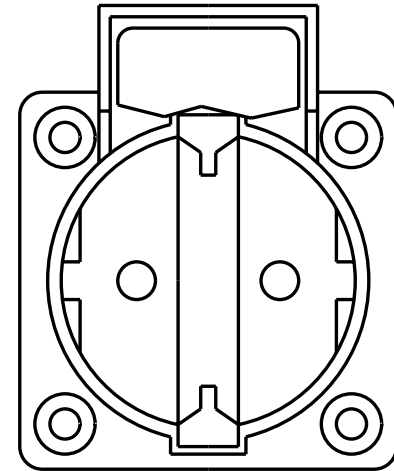

CAT. No.
70120-RED

EUROPEAN "SCHUKO" OUTLET, WEATHERPROOF IP 54 RATED, SCREW MOUNT, RED,
2 POLE 3 WIRE, 16 AMPERE 250 VOLT, (EU1-16R)
STANDARD: CEE 7 - 7

APPROVALS / CERT'S. FI KEMA NEMKO OVE SEMKO VDE

ALL DIMENSIONS ARE IN MILLIMETERS

NOTE: FOR CLARITY THIS VIEW IS SHOWN WITH LIFT LID REMOVED

PANEL CUTOUT

www.InternationalConfig.com
sales@internationalconfig.com