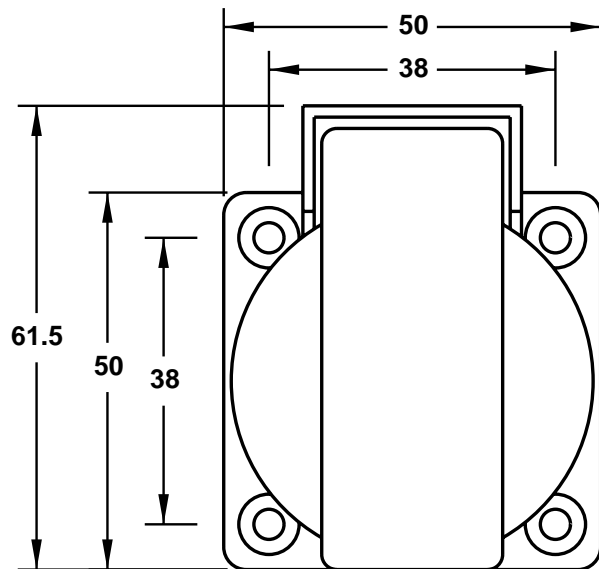

CAT. No.
70120-RED

EUROPEAN "SCHUKO" OUTLET, WEATHERPROOF IP 54 RATED, SCREW MOUNT, RED,
2 POLE 3 WIRE, 16 AMPERE 250 VOLT, (EU1-16R)
STANDARD: CEE 7 - 7

APPROVALS / CERT'S. FI KEMA NEMKO OVE SEMKO VDE

ALL DIMENSIONS ARE IN MILLIMETERS

NOTE: FOR CLARITY THIS VIEW IS SHOWN WITH LIFT LID REMOVED

PANEL CUTOUT

www.InternationalConfig.com
sales@internationalconfig.com