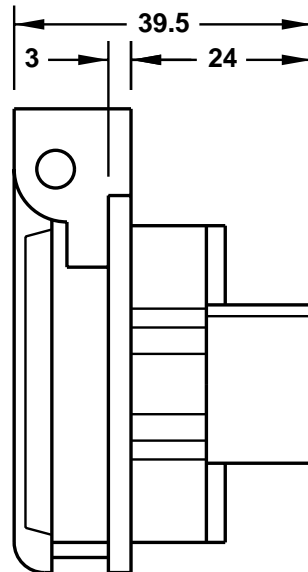

CAT. No.
70120-RED

EUROPEAN "SCHUKO" OUTLET, WEATHERPROOF IP 54 RATED, SCREW MOUNT, RED,
2 POLE 3 WIRE, 16 AMPERE 250 VOLT, (EU1-16R)
STANDARD: CEE 7 - 7

APPROVALS / CERT'S. FI KEMA NEMKO OVE SEMKO VDE

ALL DIMENSIONS ARE IN MILLIMETERS

NOTE: FOR CLARITY THIS VIEW IS SHOWN WITH LIFT LID REMOVED

PANEL CUTOUT

www.InternationalConfig.com
sales@internationalconfig.com