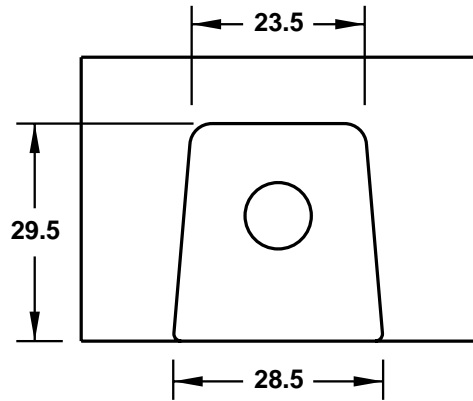

CAT. No.
70125

SURFACE MOUNT WEATHERPROOFBOX FOR 70120 AND 71120

ALL DIMENSIONS ARE IN MILLIMETERS

4.5 DIA.
2 HOLES

SURFACE MOUNTING

FLUSH MOUNTING