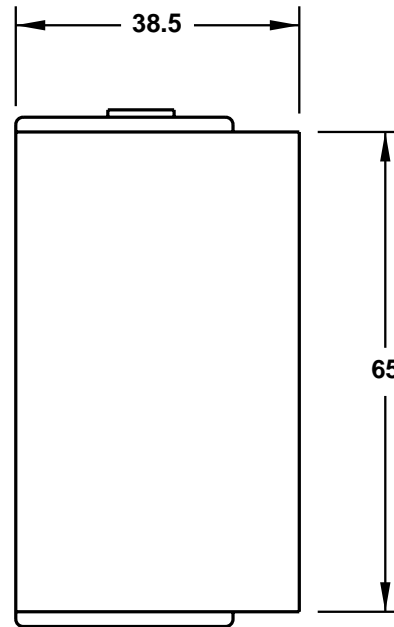

CAT. No.
70125

SURFACE MOUNT WEATHERPROOFBOX FOR 70120 AND 71120

ALL DIMENSIONS ARE IN MILLIMETERS

4.5 DIA.
2 HOLES

SURFACE MOUNTING

FLUSH MOUNTING