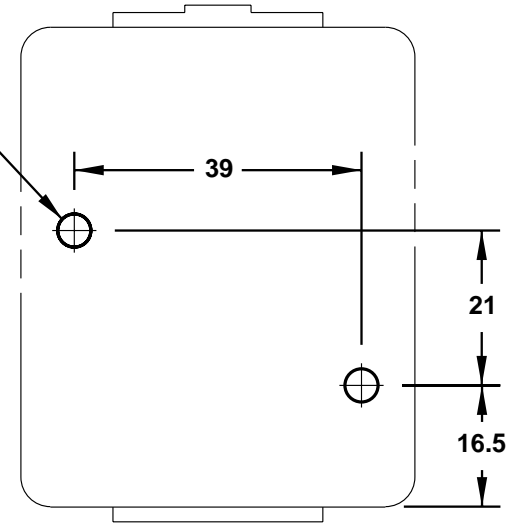

CAT. No.
70125

SURFACE MOUNT WEATHERPROOFBOX FOR 70120 AND 71120

ALL DIMENSIONS ARE IN MILLIMETERS

4.5 DIA.
2 HOLES

SURFACE MOUNTING

FLUSH MOUNTING