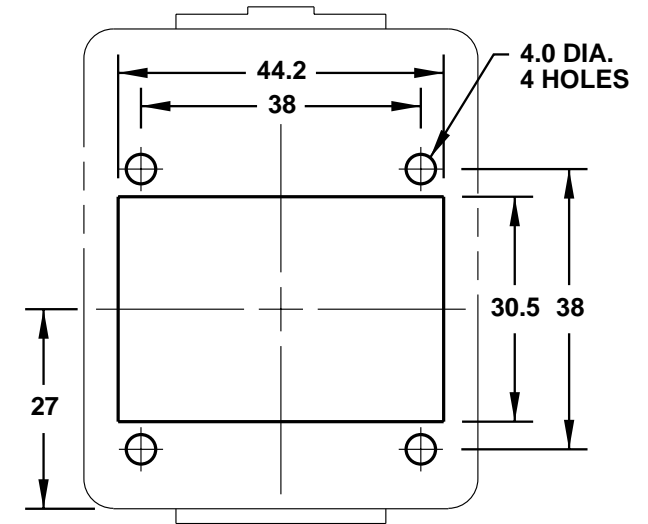

CAT. No.
70125

SURFACE MOUNT WEATHERPROOFBOX FOR 70120 AND 71120

ALL DIMENSIONS ARE IN MILLIMETERS

4.5 DIA.
2 HOLES

SURFACE MOUNTING

FLUSH MOUNTING