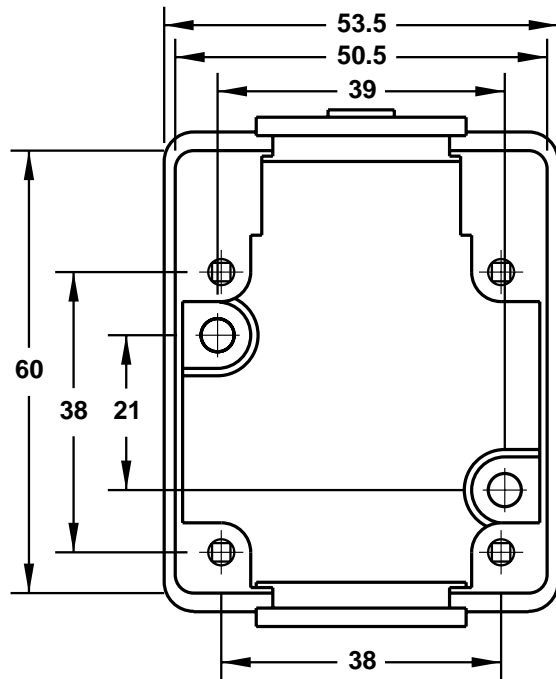

CAT. No.
70125

SURFACE MOUNT WEATHERPROOFBOX FOR 70120 AND 71120

ALL DIMENSIONS ARE IN MILLIMETERS

4.5 DIA.
2 HOLES

SURFACE MOUNTING

FLUSH MOUNTING