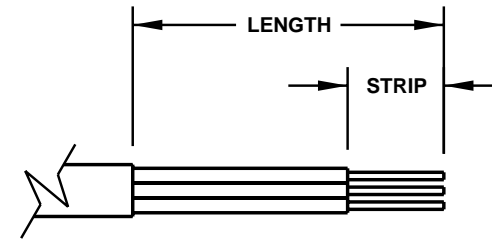

CAT. No.
70139

EUROPLUG, STRAIGHT CORD GRIP, BLACK, 2 POLE 2 WIRE, 10 AMPERE 250 VOLT
STANDARD: CEI-16/VII - 1971

APPROVALS / CERT'S.

IMQ

ALL DIMENSIONS ARE IN MILLIMETERS

MAXIMUM JACKET O.D. ACCEPTED BY EXTERNAL STRAIN RELIEF = 8 DIA (0.315")
MAXIMUM JACKET O.D. ACCEPTED BY INTERNAL STRAIN RELIEF = 8 DIA (0.315")
MAXIMUM CONDUCTOR SIZE ACCEPTED BY TERMINALS = 4.0 (12 AWG)

CORDAGE PREPARATION

<u>CONDUCTOR INSULATION COLOR</u>	<u>CONDUCTOR COLOR CODE</u>	<u>"LENGTH"</u>	<u>"STRIP"</u>
BLUE	NEUTRAL	30	8
BROWN	LINE	30	8

CORDAGE PREPARATION