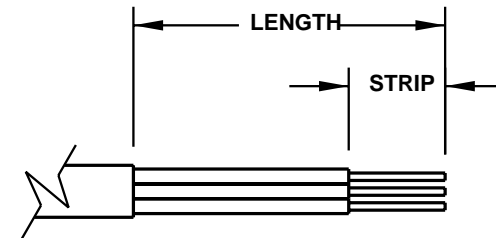

CAT. No.
70142

EUROPEAN "SCHUKO" CEE 7-7 STRAIGHT PLUG, GREY, 2 POLE 3 WIRE, 16 AMPERE 250 VOLT, (EU1-16P)

STANDARD:CEE7-7

APPROVALS / CERT'S. ☒ FI ☒ KEMA ☒ NEMKO ☒ OVE ☒ SEMKO ☒ VDE ☒

ALL DIMENSIONS ARE IN MILLIMETERS

NOTE:

1. "SCHUKO" PLUGS AND RECEPTACLES ARE NON-POLARIZED.
2. EQUIPMENT GROUND TERMINAL IS IDENTIFIED WITH SYMBOL.

MAXIMUM JACKET O.D. ACCEPTED BY EXTERNAL STRAIN RELIEF = 8 DIA (0.315")
MAXIMUM JACKET O.D. ACCEPTED BY INTERNAL STRAIN RELIEF = 8 DIA (0.315")
MAXIMUM CONDUCTOR SIZE ACCEPTED BY TERMINALS = 4.0 (12 AWG)

CORDAGE PREPARATION

<u>CONDUCTOR INSULATION COLOR</u>	<u>CONDUCTOR COLOR CODE</u>	<u>"LENGTH"</u>	<u>"STRIP"</u>
GREEN / YELLOW	GROUND	22	7
BLUE	NEUTRAL	30	10
BROWN	LINE	30	10

CORDAGE PREPARATION