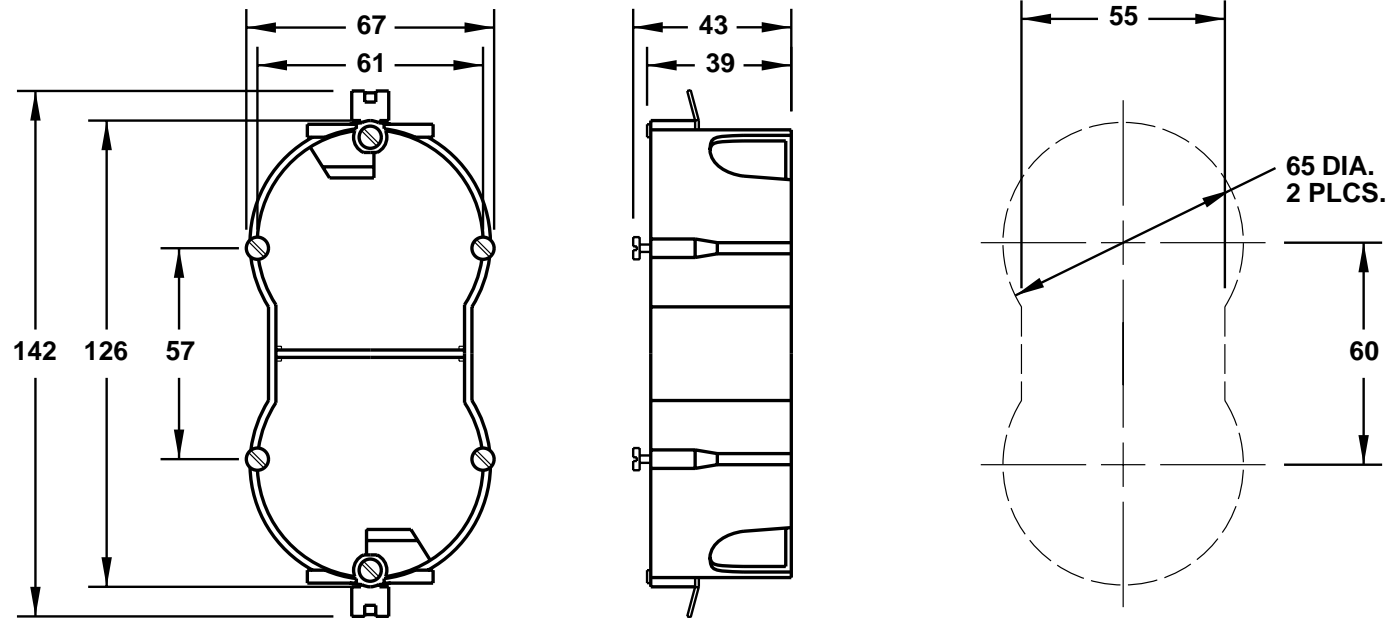

CAT. No.
70250

FLUSH WALL BOX FOR MOUNTING CATALOGNUMBER 70200

ALL DIMENSIONS ARE IN MILLIMETERS

MOUNTING ARRANGEMENT