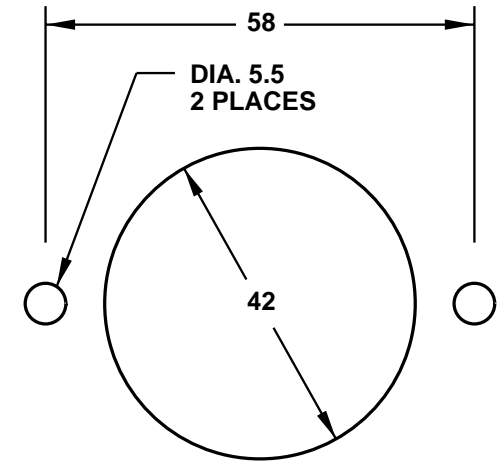

CAT. No.
70300

EUROPEAN "SCHUKO" CEE-7 (EU1-16R TYPE) WATERTIGHT (IP68) PANEL MOUNT FLANGED OUTLET, BLUE, 2 POLE
3 WIRE, 16 AMP 250 VOLT.
STANDARD: DIN 49442 / 443

APPROVALS / CERT'S.

VDE

ALL DIMENSIONS ARE IN MILLIMETERS

NOTE:

1. "SCHUKO" PLUGS AND RECEPTACLES ARE NON-POLARIZED.
2. EQUIPMENT GROUND TERMINAL IS IDENTIFIED WITH  SYMBOL.

PANEL CUTOUT