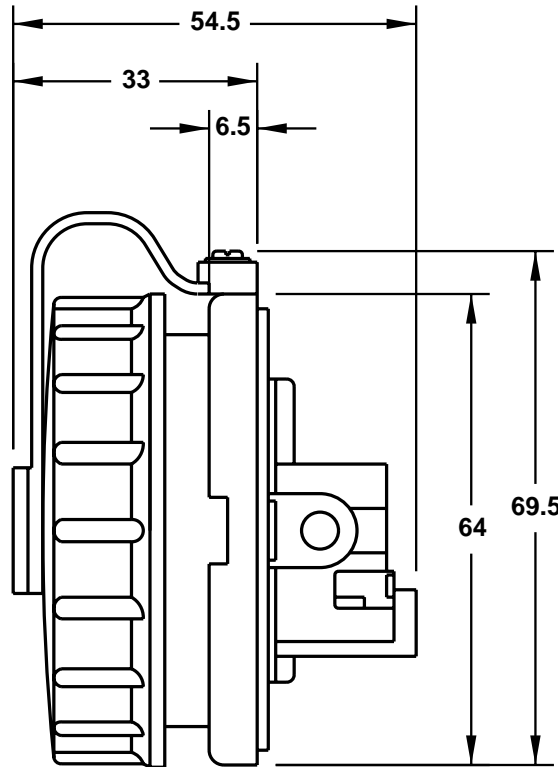

CAT. No.
70300

EUROPEAN "SCHUKO" CEE-7 (EU1-16R TYPE) WATERTIGHT (IP68) PANEL MOUNT FLANGED OUTLET, BLUE, 2 POLE
3 WIRE, 16 AMP 250 VOLT.
STANDARD: DIN 49442 / 443

APPROVALS / CERT'S.

VDE

ALL DIMENSIONS ARE IN MILLIMETERS

NOTE:

1. "SCHUKO" PLUGS AND RECEPTACLES ARE NON-POLARIZED.
2. EQUIPMENT GROUND TERMINAL IS IDENTIFIED WITH  SYMBOL.

PANEL CUTOUT