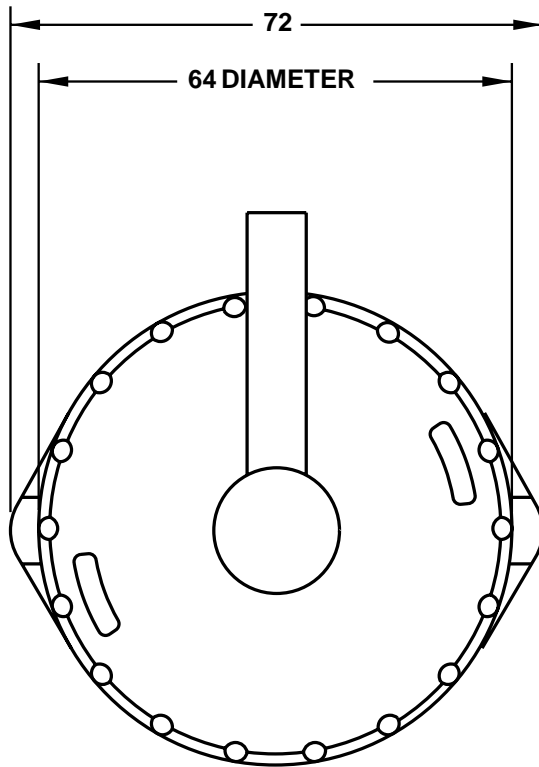

CAT. No.
70300

EUROPEAN "SCHUKO" CEE-7 (EU1-16R TYPE) WATERTIGHT (IP68) PANEL MOUNT FLANGED OUTLET, BLUE, 2 POLE
3 WIRE, 16 AMP 250 VOLT.
STANDARD: DIN 49442 / 443

APPROVALS / CERT'S.

VDE

ALL DIMENSIONS ARE IN MILLIMETERS

NOTE:

1. "SCHUKO" PLUGS AND RECEPTACLES ARE NON-POLARIZED.
2. EQUIPMENT GROUND TERMINAL IS IDENTIFIED WITH  SYMBOL.

PANEL CUTOUT