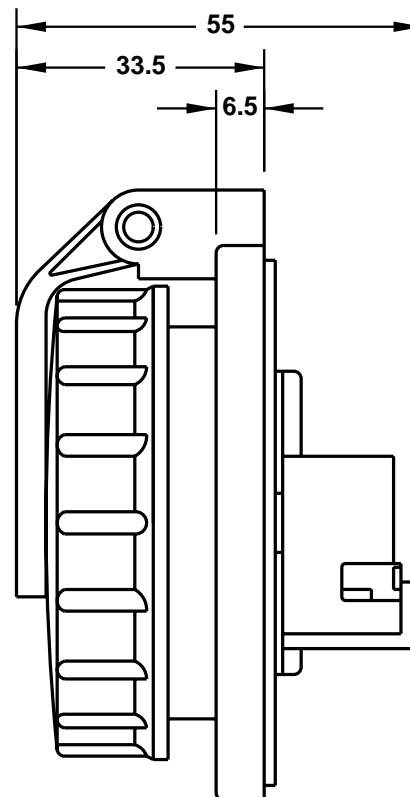

CAT. No.
70310

EUROPEAN "SCHUKO" CEE-7 (EU1-16R TYPE) WATERTIGHT (IP68) FLANGED OUTLET, PANEL OR BOX MOUNT, BLUE,
2 POLE 3 WIRE, 16 AMP 250 VOLT.
STANDARD: DIN 49442 / 443

APPROVALS / CERT'S.

VDE

ALL DIMENSIONS ARE IN MILLIMETERS

NOTE:

1. "SCHUKO" PLUGS AND RECEPTACLES ARE NON-POLARIZED.
2. EQUIPMENT GROUND TERMINAL IS IDENTIFIED WITH  SYMBOL.

EU1-16R CONFIGURATION

PANEL CUTOUT