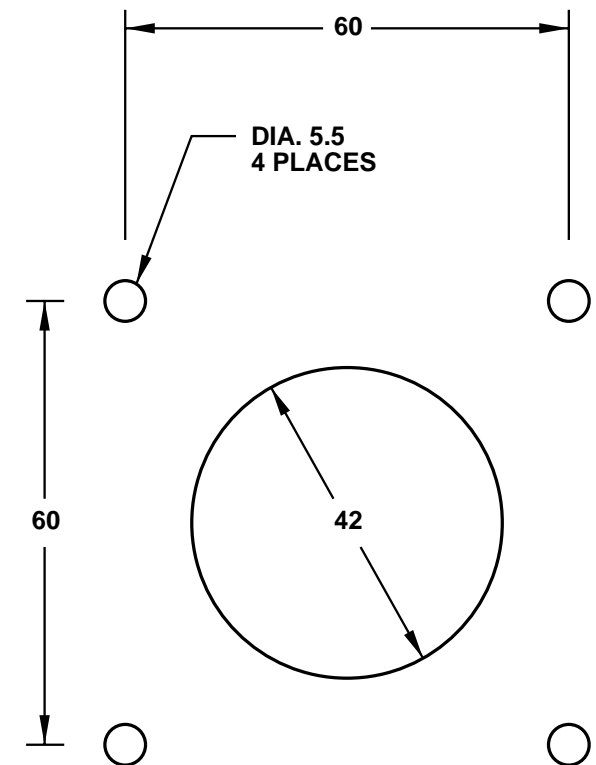

CAT. No.
70310

EUROPEAN "SCHUKO" CEE-7 (EU1-16R TYPE) WATERTIGHT (IP68) FLANGED OUTLET, PANEL OR BOX MOUNT, BLUE,
2 POLE 3 WIRE, 16 AMP 250 VOLT.
STANDARD: DIN 49442 / 443

APPROVALS / CERT'S.

VDE

ALL DIMENSIONS ARE IN MILLIMETERS

NOTE:

1. "SCHUKO" PLUGS AND RECEPTACLES ARE NON-POLARIZED.
2. EQUIPMENT GROUND TERMINAL IS IDENTIFIED WITH  SYMBOL.

EU1-16R CONFIGURATION

PANEL CUTOUT