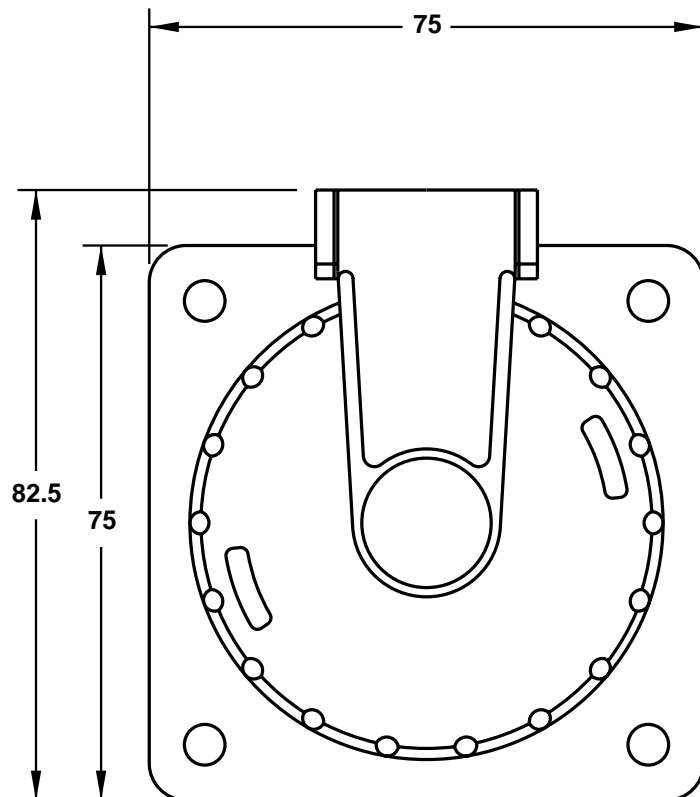

CAT. No.
70310

EUROPEAN "SCHUKO" CEE-7 (EU1-16R TYPE) WATERTIGHT (IP68) FLANGED OUTLET, PANEL OR BOX MOUNT, BLUE,
2 POLE 3 WIRE, 16 AMP 250 VOLT.
STANDARD: DIN 49442 / 443

APPROVALS / CERT'S.

VDE

ALL DIMENSIONS ARE IN MILLIMETERS

NOTE:

1. "SCHUKO" PLUGS AND RECEPTACLES ARE NON-POLARIZED.
2. EQUIPMENT GROUND TERMINAL IS IDENTIFIED WITH  SYMBOL.

EU1-16R CONFIGURATION

PANEL CUTOUT