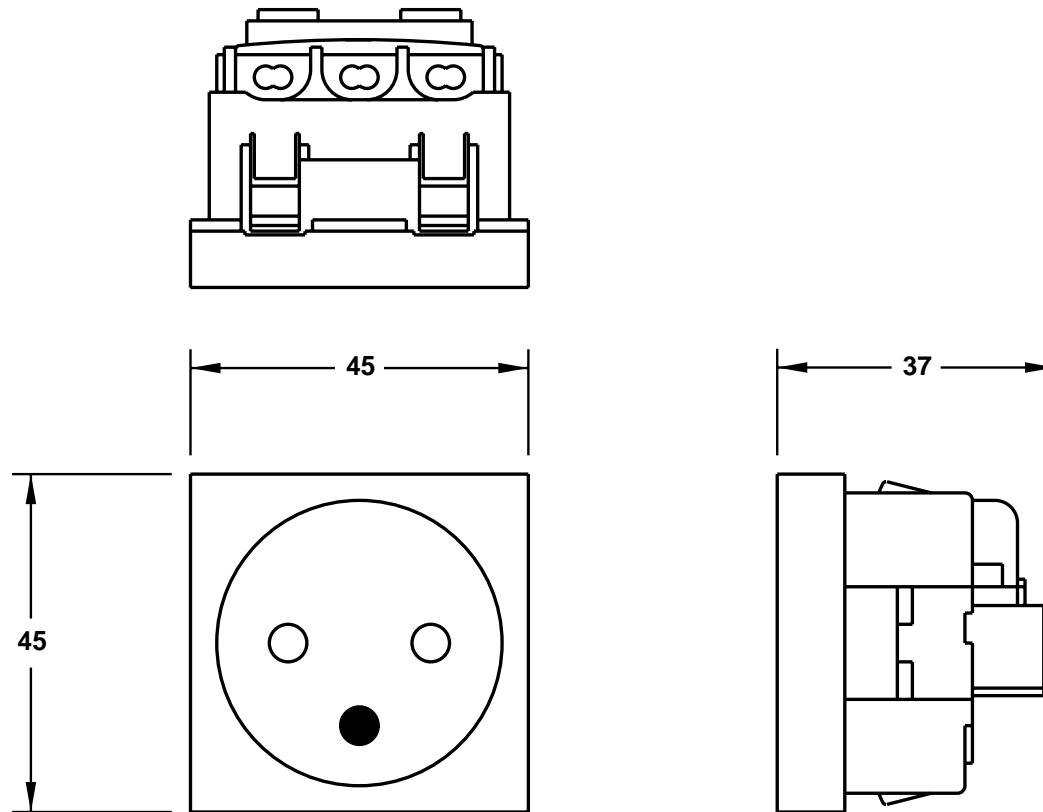

CAT. No.
71100 x 45

FRENCH OUTLET, 45 x 45 MM SNAP-IN MOUNTING, WHITE, 2 POLE 3 WIRE, 16 AMPERE 250 VOLT (EU1-16R)

APPROVALS / CERT'S.

UTE

ALL DIMENSIONS ARE IN MILLIMETERS

www.InternationalConfig.com
sales@internationalconfig.com