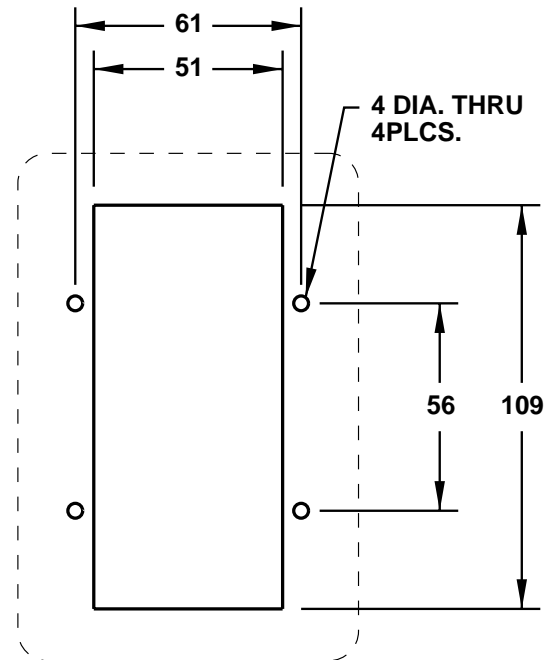

CAT. No.  
**71200**

FRENCH RCD (GFCI) 10 mA RECEPTACLE, WHITE, FLUSH MOUNT, 2 POLE 3 WIRE,  
16 AMPERE 250 VOLT, (FR 1-16R)

**ALL DIMENSIONS ARE IN MILLIMETERS**

**NOTE:  
USE WALL BOX P/N 70250 FOR FLUSH WALL MOUNTING**

**THIS VIEW IS SHOWN WITH LIFT  
LIDS REMOVED FOR CLARITY**

**CUTOUT FOR  
PANEL MOUNTING**