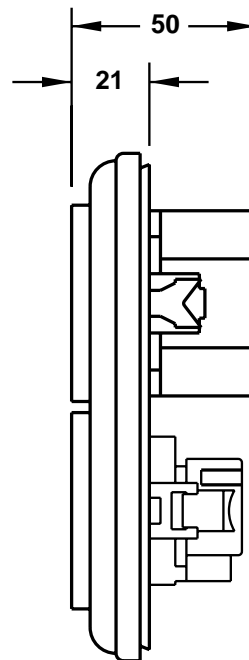

CAT. No.  
**71200**

FRENCH RCD (GFCI) 10 mA RECEPTACLE, WHITE, FLUSH MOUNT, 2 POLE 3 WIRE,  
16 AMPERE 250 VOLT, (FR 1-16R)

**ALL DIMENSIONS ARE IN MILLIMETERS**

**NOTE:  
USE WALL BOX P/N 70250 FOR FLUSH WALL MOUNTING**

**THIS VIEW IS SHOWN WITH LIFT  
LIDS REMOVED FOR CLARITY**

**CUTOUT FOR  
PANEL MOUNTING**