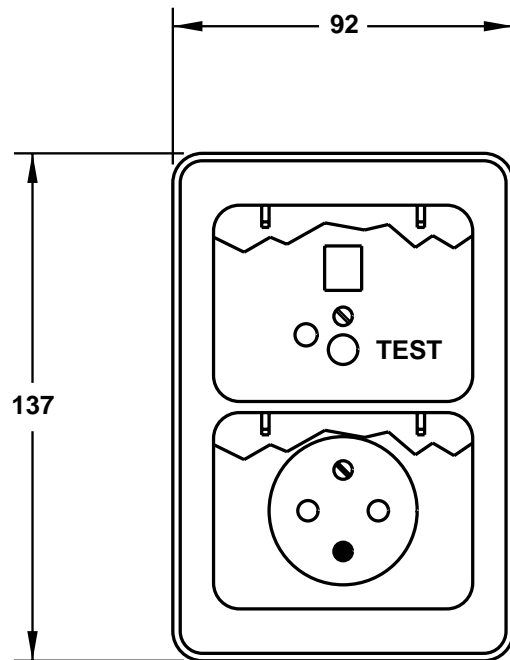

CAT. No.  
**71200**

FRENCH RCD (GFCI) 10 mA RECEPTACLE, WHITE, FLUSH MOUNT, 2 POLE 3 WIRE,  
16 AMPERE 250 VOLT, (FR 1-16R)

**ALL DIMENSIONS ARE IN MILLIMETERS**

**NOTE:  
USE WALL BOX P/N 70250 FOR FLUSH WALL MOUNTING**

**THIS VIEW IS SHOWN WITH LIFT  
LIDS REMOVED FOR CLARITY**

**CUTOUT FOR  
PANEL MOUNTING**