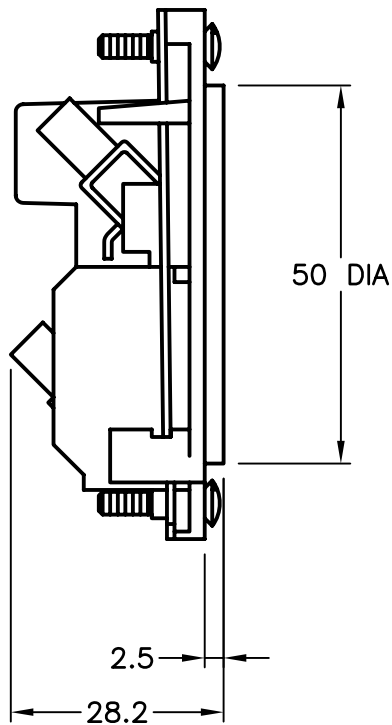

CAT. No.

72110-BLK

UNITED KINGDOM PANEL MOUNT OUTLET WITH MOUNTING SCREWS, SHUTTERED LINE/NEUTRAL CONTACTS, BLACK, 2P-3W, 13A-250V, BS 1363, (UK1-13R). FACE DIAMETER @ 50MM

STANDARDS

BS 1363  BSI

CERTIFICATIONS

CE  ROHS

CONFIGURATIONS

RECEPTACLE

UK1-13R

PLUG

UK1-13P

13 AMPERE 250 VOLT  
United Kingdom  
Receptacle and fused plug.  
Polarized.  
(BS 1363A)

ALL DIMENSIONS ARE IN MILLIMETERS

CUTOUT FOR  
PANEL MOUNTING