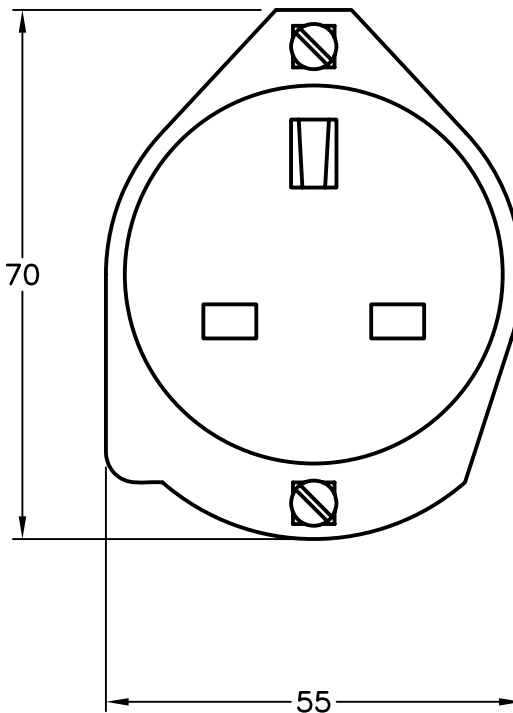

CAT. No.

72110-BLK

UNITED KINGDOM PANEL MOUNT OUTLET WITH MOUNTING SCREWS, SHUTTERED LINE/NEUTRAL CONTACTS, BLACK, 2P-3W, 13A-250V, BS 1363, (UK1-13R). FACE DIAMETER @ 50MM

STANDARDS

BS 1363  BSI

CERTIFICATIONS

CE  ROHS

CONFIGURATIONS

RECEPTACLE

UK1-13R

PLUG

UK1-13P

13 AMPERE 250 VOLT  
United Kingdom  
Receptacle and fused plug.  
Polarized.  
(BS 1363A)

ALL DIMENSIONS ARE IN MILLIMETERS