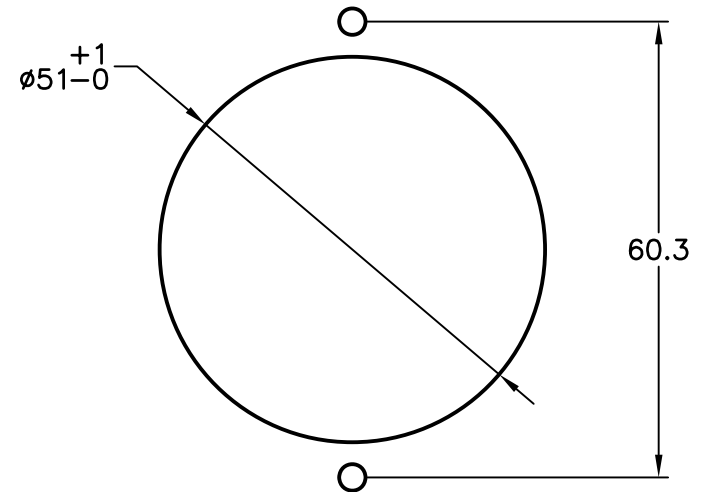

CAT. No.

72110-BLK

UNITED KINGDOM PANEL MOUNT OUTLET WITH MOUNTING SCREWS, SHUTTERED LINE/NEUTRAL CONTACTS, BLACK, 2P-3W, 13A-250V, BS 1363, (UK1-13R). FACE DIAMETER @ 50MM

STANDARDS

BS 1363  BSI

CERTIFICATIONS

CE  ROHS

CONFIGURATIONS

RECEPTACLE

UK1-13R

PLUG

UK1-13P

13 AMPERE 250 VOLT  
United Kingdom  
Receptacle and fused plug.  
Polarized.  
(BS 1363A)

ALL DIMENSIONS ARE IN MILLIMETERS