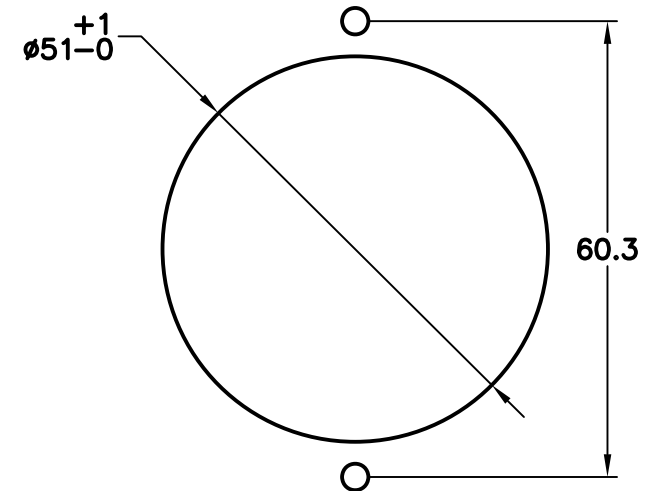

CAT. No.

72110-RED

UNITED KINGDOM PANEL MOUNT OUTLET WITH MOUNTING SCREWS, SHUTTERED LINE/NEUTRAL CONTACTS, RED, 2P-3W, 13A-250V, BS 1363, (UK1-13R). FACE DIAMETER \varnothing 50MM

STANDARDS

BS 1363 BSI

CERTIFICATIONS

CE ROHS

CONFIGURATIONS

RECEPTACLE

PLUG

13 AMPERE 250 VOLT
United Kingdom
Receptacle and fused plug.
Polarized.
(BS 1363A)

UK1-13R

UK1-13P

ALL DIMENSIONS ARE IN MILLIMETERS