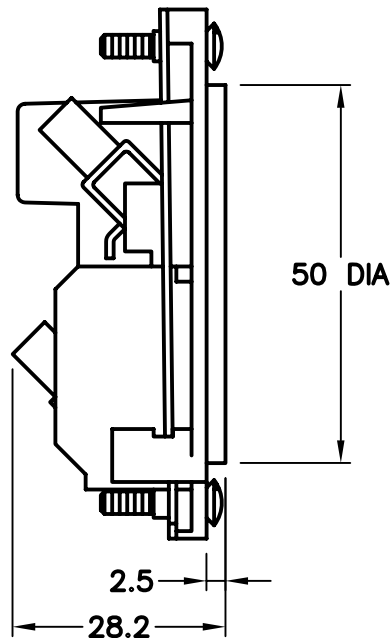

CAT. No.

72110-RED

UNITED KINGDOM PANEL MOUNT OUTLET WITH MOUNTING SCREWS, SHUTTERED LINE/NEUTRAL CONTACTS, RED, 2P-3W, 13A-250V, BS 1363, (UK1-13R). FACE DIAMETER \varnothing 50MM

STANDARDS

BS 1363 BSI

CERTIFICATIONS

CE ROHS

CONFIGURATIONS

RECEPTACLE

PLUG

13 AMPERE 250 VOLT
United Kingdom
Receptacle and fused plug.
Polarized.
(BS 1363A)

UK1-13R

UK1-13P

ALL DIMENSIONS ARE IN MILLIMETERS

**CUTOUT FOR
PANEL MOUNTING**