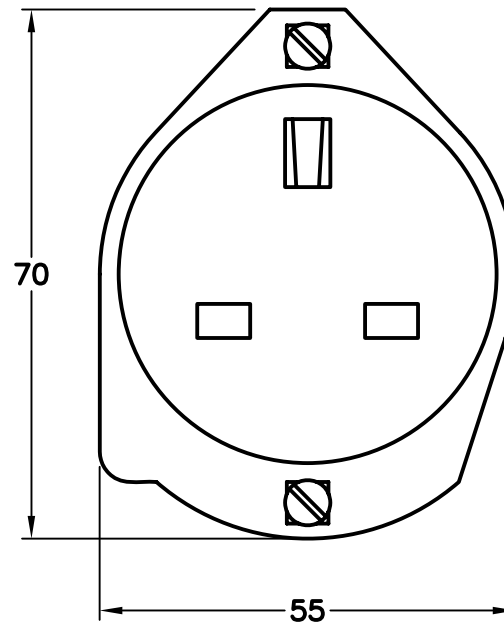

CAT. No.

72110-RED

UNITED KINGDOM PANEL MOUNT OUTLET WITH MOUNTING SCREWS, SHUTTERED LINE/NEUTRAL CONTACTS, RED, 2P-3W, 13A-250V, BS 1363, (UK1-13R). FACE DIAMETER \varnothing 50MM

STANDARDS

BS 1363 BSI

CERTIFICATIONS

CE ROHS

CONFIGURATIONS

RECEPTACLE

PLUG

13 AMPERE 250 VOLT
United Kingdom
Receptacle and fused plug.
Polarized.
(BS 1363A)

UK1-13R

UK1-13P

ALL DIMENSIONS ARE IN MILLIMETERS