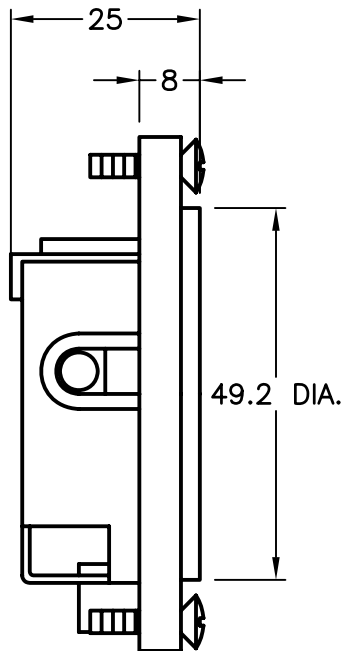

CAT. No.

72110

UNITED KINGDOM PANEL MOUNT OUTLET WITH MOUNTING SCREWS, SHUTTERED LINE/NEUTRAL CONTACTS, WHITE, 2P-3W, 13A-250V, BS 1363, (UK1-13R). FACE DIAMETER @ 49.2MM

STANDARDS

BS 1363 BSI

CERTIFICATIONS

CE ROHS

CONFIGURATIONS

RECEPTACLE

PLUG

13 AMPERE 250 VOLT
United Kingdom
Receptacle and fused plug.
Polarized.
(BS 1363A)

UK1-13R

UK1-13P

CUTOUT FOR
PANEL MOUNTING