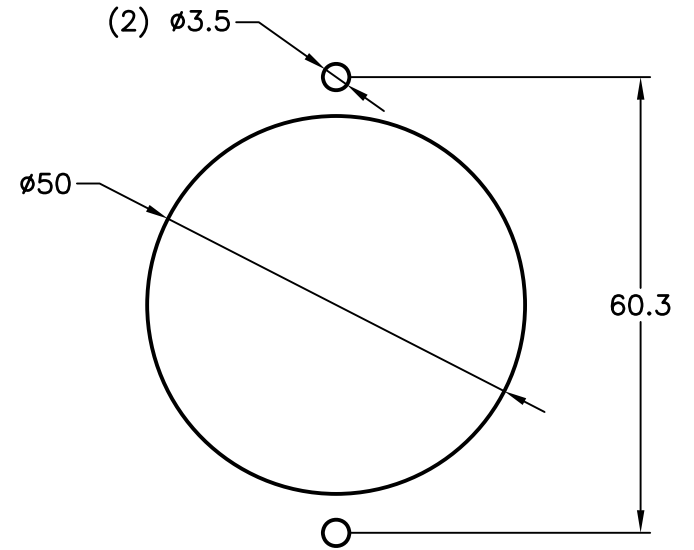

CAT. No.

72110

UNITED KINGDOM PANEL MOUNT OUTLET WITH MOUNTING SCREWS, SHUTTERED LINE/NEUTRAL CONTACTS, WHITE, 2P-3W, 13A-250V, BS 1363, (UK1-13R). FACE DIAMETER @ 49.2MM

STANDARDS

BS 1363 BSI

CERTIFICATIONS

CE ROHS

CONFIGURATIONS

RECEPTACLE

PLUG

13 AMPERE 250 VOLT
United Kingdom
Receptacle and fused plug.
Polarized.
(BS 1363A)

UK1-13R

UK1-13P

CUTOUT FOR
PANEL MOUNTING