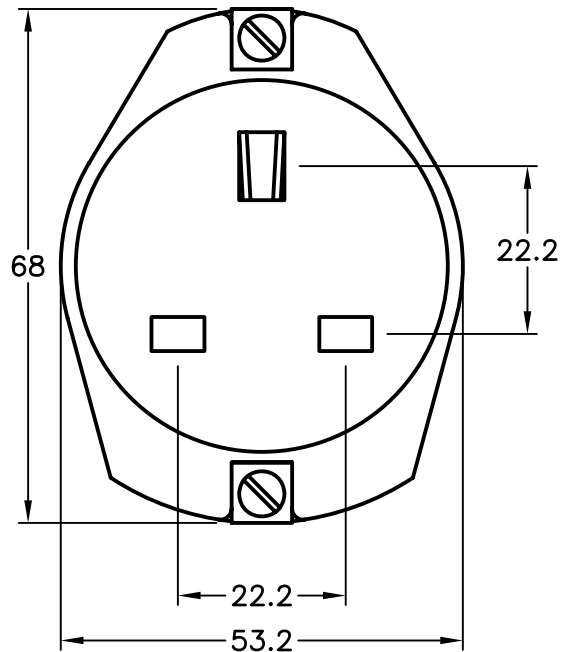

CAT. No.

72110

UNITED KINGDOM PANEL MOUNT OUTLET WITH MOUNTING SCREWS, SHUTTERED LINE/NEUTRAL CONTACTS, WHITE, 2P-3W, 13A-250V, BS 1363, (UK1-13R). FACE DIAMETER @ 49.2MM

STANDARDS

BS 1363 BSI

CERTIFICATIONS

CE ROHS

CONFIGURATIONS

RECEPTACLE

PLUG

13 AMPERE 250 VOLT
United Kingdom
Receptacle and fused plug.
Polarized.
(BS 1363A)

UK1-13R

UK1-13P

CUTOUT FOR
PANEL MOUNTING