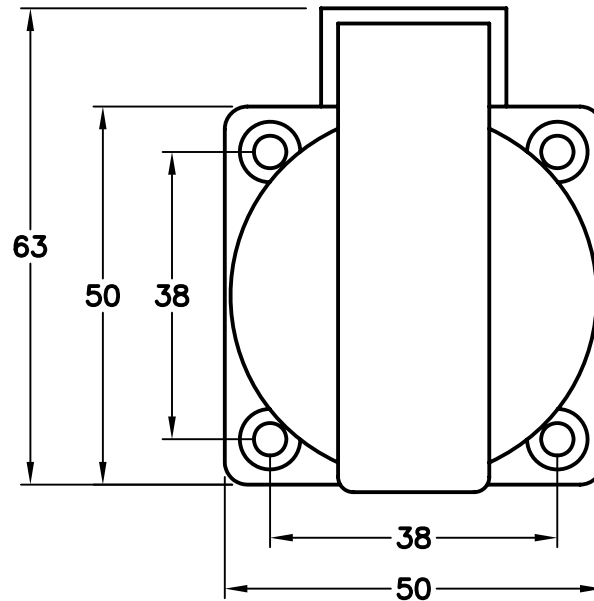

CAT. No.

72120-BLK

UNITED KINGDOM OUTLET, SHUTTERED CONTACTS, SCREW MOUNT, WEATHERPROOF, GASKETED IP54 RATED,
BLACK, 2 POLE 3 WIRE,
13 AMPERE 250 VOLT

APPROVALS	SEMKO <input checked="" type="checkbox"/>
CERTIFICATIONS	ROHS <input checked="" type="checkbox"/>
STANDARDS	BS 1363 A <input checked="" type="checkbox"/>

CONFIGURATIONS

RECEPTACLE

PLUG

UK1-13R

UK1-13P

13 AMPERE 250 VOLT
United Kingdom
Receptacle and fused plug.
Polarized.
(BS 1363A)

ALL DIMENSIONS ARE IN MILLIMETERS

SHOWN WITHOUT COVER

CUTOUT FOR PANEL MOUNTING