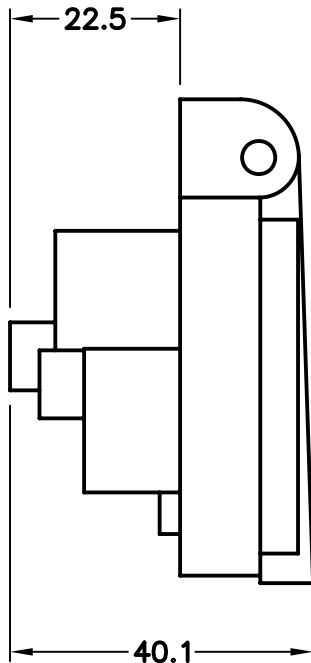

CONFIGURATIONS

RECEPTACLE

PLUG

UK1-13R

UK1-13P

13 AMPERE 250 VOLT
United Kingdom
Receptacle and fused plug.
Polarized.
(BS 1363A)

ALL DIMENSIONS ARE IN MILLIMETERS

SHOWN WITHOUT COVER

CUTOUT FOR PANEL MOUNTING