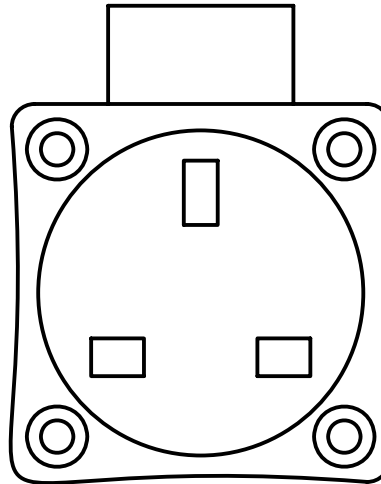

CAT. No.

72120-BLK

UNITED KINGDOM OUTLET, SHUTTERED CONTACTS, SCREW MOUNT, WEATHERPROOF, GASKETED IP54 RATED,
BLACK, 2 POLE 3 WIRE,
13 AMPERE 250 VOLT

APPROVALS	SEMKO <input checked="" type="checkbox"/>
CERTIFICATIONS	ROHS <input checked="" type="checkbox"/>
STANDARDS	BS 1363 A <input checked="" type="checkbox"/>

CONFIGURATIONS

RECEPTACLE

PLUG

UK1-13R

UK1-13P

13 AMPERE 250 VOLT
United Kingdom
Receptacle and fused plug.
Polarized.
(BS 1363A)

ALL DIMENSIONS ARE IN MILLIMETERS

SHOWN WITHOUT COVER