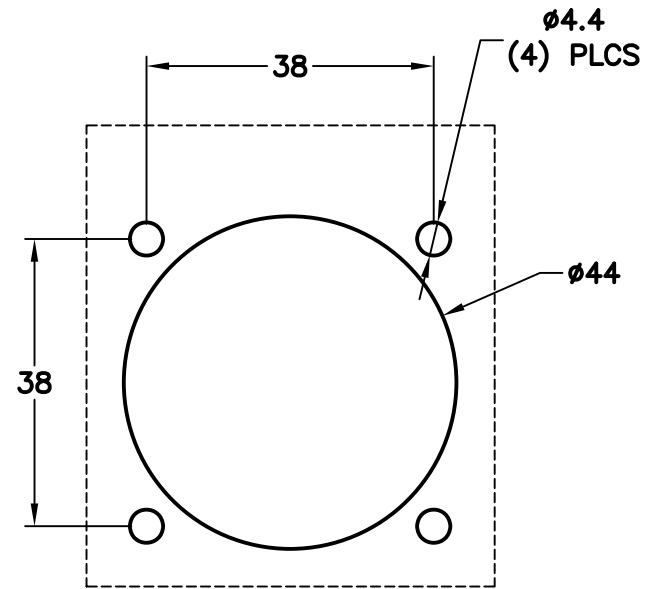

CONFIGURATIONS

RECEPTACLE

PLUG

UK1-13R

UK1-13P

13 AMPERE 250 VOLT
United Kingdom
Receptacle and fused plug.
Polarized.
(BS 1363A)

ALL DIMENSIONS ARE IN MILLIMETERS

SHOWN WITHOUT COVER