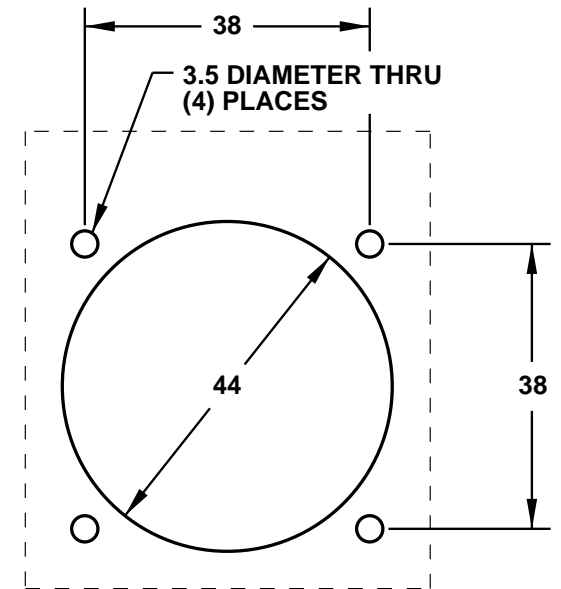

CAT. No.
72120

UNITED KINGDOM OUTLET, SCREW MOUNT, WEATHERPROOF IP 44 RATED, GRAY, 2 POLE 3 WIRE,
13 AMPERE 250 VOLT
STANDARD: BS 1363 A

ALL DIMENSIONS ARE IN MILLIMETERS

NOTE: FOR CLARITY THIS VIEW IS
SHOWN WITH LIFT LID REMOVED

CUTOUT FOR
PANEL MOUNTING