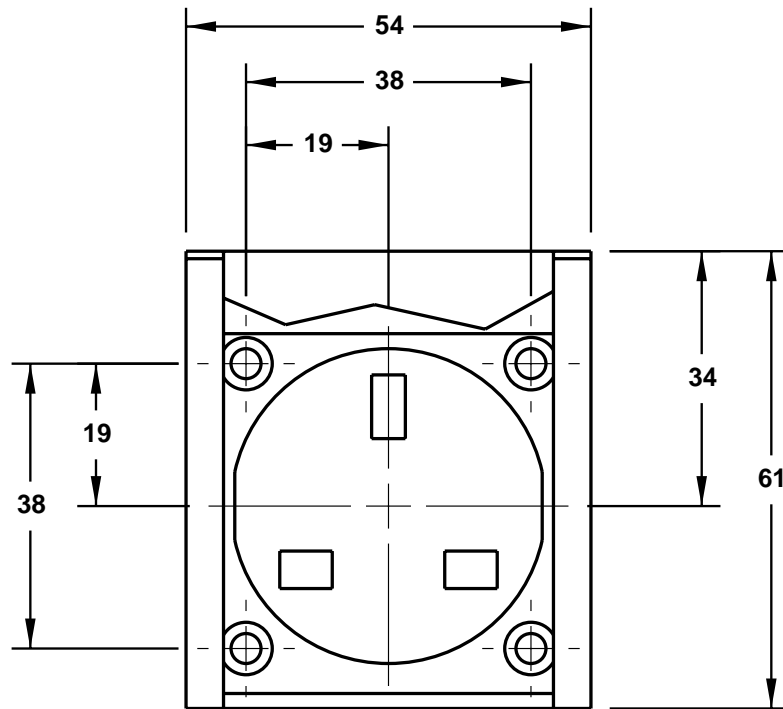

CAT. No.
72120

UNITED KINGDOM OUTLET, SCREW MOUNT, WEATHERPROOF IP 44 RATED, GRAY, 2 POLE 3 WIRE,
13 AMPERE 250 VOLT
STANDARD: BS 1363 A

ALL DIMENSIONS ARE IN MILLIMETERS

NOTE: FOR CLARITY THIS VIEW IS
SHOWN WITH LIFT LID REMOVED

CUTOUT FOR
PANEL MOUNTING