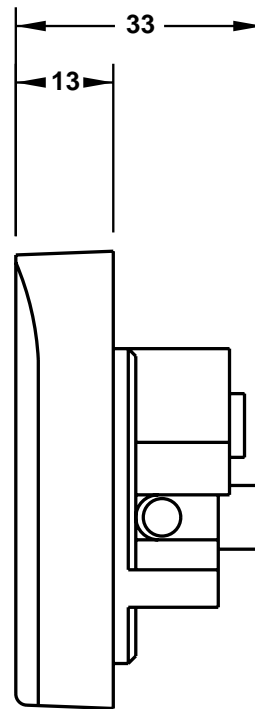

CAT. No.
72120

UNITED KINGDOM OUTLET, SCREW MOUNT, WEATHERPROOF IP 44 RATED, GRAY, 2 POLE 3 WIRE,
13 AMPERE 250 VOLT
STANDARD: BS 1363 A

ALL DIMENSIONS ARE IN MILLIMETERS

NOTE: FOR CLARITY THIS VIEW IS
SHOWN WITH LIFT LID REMOVED

CUTOUT FOR
PANEL MOUNTING