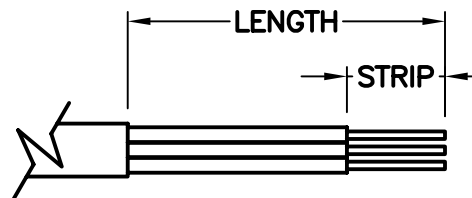

CAT. No.

72135

UNITED KINGDOM ANGLE PLUG WITH 13A FUSE, WHITE, 2 POLE-3 WIRE, 13A-250V, (UK1-13P). ASTA APPROVED, RoHS COMPLIANT.

APPROVALS

ASTA

CERTIFICATIONS

ROHS

STANDARDS

BS 1363 A

ALL DIMENSIONS ARE IN MILLIMETERS

CONFIGURATIONS
RECEPTACLE PLUG

13 AMPERE 250 VOLT
United Kingdom
Receptacle and fused plug.
Polarized.
(BS 1363A)

MAXIMUM JACKET O.D. ACCEPTED BY INTERNAL STRAIN RELIEF = 9 DIA (0.354")
MAXIMUM CONDUCTOR SIZE ACCEPTED BY TERMINALS = 4.0 (12 AWG)

CORDAGE PREPARATION

CONDUCTOR INSULATION COLOR	CONDUCTOR COLOR CODE	"LENGTH"	"STRIP"
GREEN/YELLOW	GROUND	35	6
BLUE	NEUTRAL	25	6
BROWN	LINE	15	6

CORDAGE PREPARATION